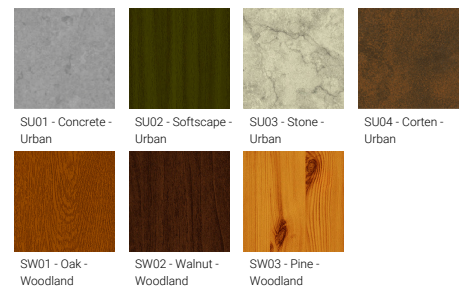

Special finishes upon request