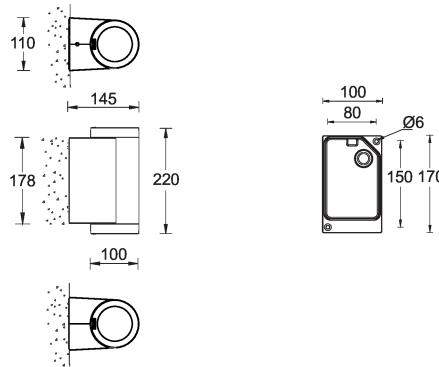

MARVIK 5 (MV-30041)

Technical information

Material	Aluminium
Light source	1 & 1 COB
Power	27 W
Lumen	3074 - 3556 lm
Efficacy	114 - 132 lm/W
Driver option	Integral control gear
Driver	Constant current (CC)
Input voltage	220-240 V 50/60 Hz
Optic	N, M, W

Optic value	13°, 23°, 43°
Optic (2nd)	N, M, W
Optic (2nd) value	13°, 23°, 43°
CCT / CRI	2700K CRI80, 3000K CRI80, 4000K CRI80
Bug	B2-U5-G0
ULR	48%, 49%, 50%, 51%
ULOR	48%, 49%, 50%, 51%
Dimming type	On/Off, 1-10V, DALI

Product colours
Black, Dark Grey, White, Matt Silver, Bronze, Concrete - Urban, Softscape - Urban, Stone - Urban, Corten - Urban, Oak - Woodland, Walnut - Woodland, Pine - Woodland

Weight	2.7 kg
Operating temperature	-20 °C to 40 °C
Through wiring	Single cable entry
Lens / Reflector / Optic	High-efficiency optical reflector, Clear toughened glass
MacAdam Ellipse	3 SDCM
Lifetime L90B10 (hours)	> 61,000

Variants (On/Off, 1-10V, DALI)
Compatible with EN/ IEC 60598-2-22: Suitable for emergency installations as central supply, non-maintained (Z0)

MV-30041