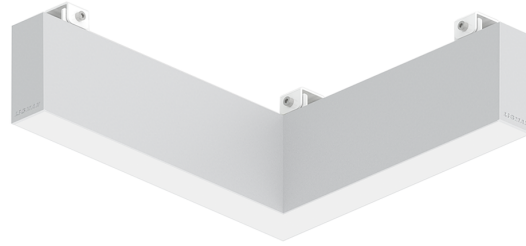

**NYBRO 12 (NYB-80791-SU)**

**Product description**

Down - L90° - 60x80 mm - 345 mm

microPrim™

**Luminaire Structure**

- Die-cast aluminium end-caps and extruded aluminium profile with powder coating
- Passive thermal management
- Stainless steel fasteners in grade 304 with zinc flake coating (ZFC)
- PMMA diffuser with Opal (UGR <19) and micro prismatic (UGR <13) options for better glare control

- Integral control gear
- Stainless steel brackets and screws for mounting
- Up and down light distribution options
- Wireless control available through Bluetooth connection

- Daylight and occupancy sensor options

**Optic**

**Product colour**

01 - Black (RAL 9011)    03 - White (RAL 9003)    05 - Matt Silver (RAL 9006)

**Special finishes upon request**

SU01 - Concrete - Urban    SU02 - Softscape - Urban    SU03 - Stone - Urban    SU04 - Corten - Urban

SW01 - Oak - Woodland    SW02 - Walnut - Woodland    SW03 - Pine - Woodland

**NYBRO 12 (NYB-80791-SU)**

**Technical information**

<b>Material</b>	Aluminium
<b>Light source</b>	72 LED
<b>Power</b>	11 W
<b>Lumen</b>	915 - 1147 lm
<b>Efficacy</b>	83 - 104 lm/W
<b>Driver option</b>	Integral control gear
<b>Driver</b>	Constant current (CC)