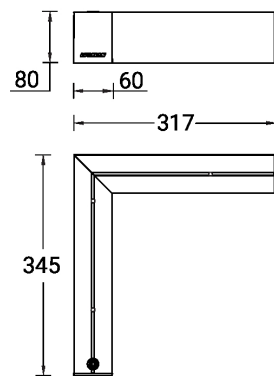

NYBRO 12 (NYB-80791-SU)

Technical information

Material	Aluminium
Light source	72 LED
Power	11 W
Lumen	915 - 1147 lm
Efficacy	83 - 104 lm/W
Driver option	Integral control gear
Driver	Constant current (CC)

Input voltage	220-240 V 50/60 Hz
Optic	O, P
Optic value	Opal, Micro-prismatic
CCT / CRI	3000K CRI80, 4000K CRI80
Dimming type	On/Off, DALI
Product colours	Black, White, Matt Silver, Concrete - Urban, Softscape - Urban, Stone - Urban, Corten - Urban, Oak - Woodland, Walnut - Woodland, Pine - Woodland
Weight	3.0 kg

Operating temperature	-20 °C to 40 °C
MacAdam Ellipse	3 SDCM
Lifetime L90B10 (hours)	> 23,000
Lifetime L80B10 (hours)	> 45,000
Lifetime L80B50 (hours)	> 50,000
Variants (On/Off, DALI)	Compatible with EN/ IEC 60598-2-22: Suitable for emergency installations as central supply, non-maintained (Z0)

NYB-80791-SU