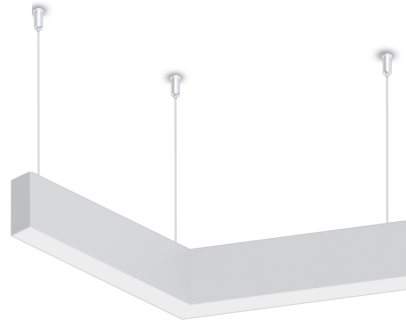

NYBRO 16 (NYB-80831-PE)

Product description

Down - L120° - 40x80 mm - 542 mm

microPrim™

Luminaire Structure

- Die-cast aluminium end-caps and extruded aluminium profile with powder coating
- Passive thermal management
- Stainless steel fasteners in grade 304 with zinc flake coating (ZFC)
- PMMA diffuser with Opal (UGR <19) and micro prismatic (UGR <13) options for better glare control

- Integral control gear
- Cut the connection angle according to the shape complete with electrical wires in white for mounting
- Up and down light distribution options

- Wireless control available through Bluetooth connection
- Daylight and occupancy sensor options

Optic

Product colour

01 - Black (RAL 9011) 03 - White (RAL 9003) 05 - Matt Silver (RAL 9006)

Special finishes upon request

SU01 - Concrete - Urban SU02 - Softscape - Urban SU03 - Stone - Urban SU04 - Corten - Urban