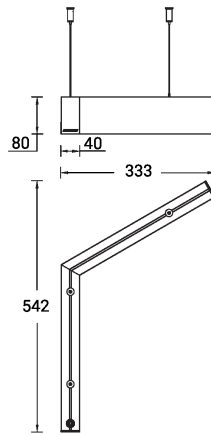

NYBRO 16 (NYB-80831-PE)

Technical information

Material	Aluminium
Light source	84 LED
Power	11 W
Lumen	866 - 1050 lm
Efficacy	79 - 95 lm/W
Driver option	Integral control gear
Driver	Constant current (CC)

Input voltage	220-240 V 50/60 Hz
Optic	O, P
Optic value	Opal, Micro-prismatic
CCT / CRI	3000K CRI80, 4000K CRI80
Dimming type	On/Off, DALI
Product colours	Black, White, Matt Silver, Concrete - Urban, Softscape - Urban, Stone - Urban, Corten - Urban, Oak - Woodland, Walnut - Woodland, Pine - Woodland
Weight	1.8 kg

Operating temperature	-20 °C to 40 °C
MacAdam Ellipse	3 SDCM
Lifetime L90B10 (hours)	> 23,000
Lifetime L80B10 (hours)	> 45,000
Lifetime L80B50 (hours)	> 50,000
Variants (On/Off, DALI)	Compatible with EN/ IEC 60598-2-22: Suitable for emergency installations as central supply, non-maintained (Z0)

NYB-80831-PE