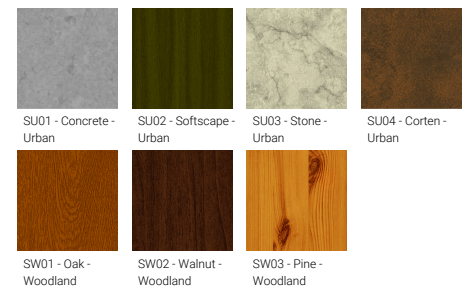

Optic

Product colour

Special finishes upon request

ODESSA 2-GF (OD-50041) (Version 1)

Technical information

Material	Aluminium
Light source	1 LED
Power	33 W
Lumen	93 - 249 lm
Efficacy	3 - 8 lm/W
Driver option	Integral control gear