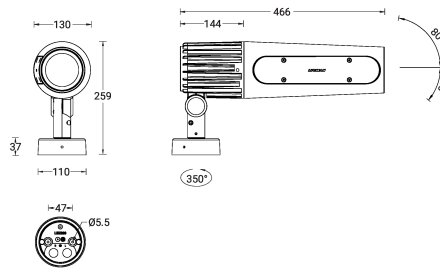

ODESSA 2-GF (OD-50041) (Version 1)

Technical information

Material	Aluminium
Light source	1 LED
Power	33 W
Lumen	93 - 249 lm
Efficacy	3 - 8 lm/W
Driver option	Integral control gear

Driver	Constant current (CC)
Input voltage	220-240 V 50/60 Hz
Optic	N, M, W
Optic value	12°, 18°, 32°
CCT / CRI	7500K CRI70
Dimming type	On/Off, DALI

Product colours	Black, Dark Grey, White, Matt Silver, Bronze, Concrete - Urban, Softscape - Urban, Stone - Urban, Corten - Urban, Oak - Woodland, Walnut - Woodland, Pine - Woodland
Weight	4.9 kg
Operating temperature	-20 °C to 40 °C
Through wiring	Two cable entries for through wiring
Lens / Reflector / Optic	Clear toughened glass, Internal rear collimating lens, Three optional forward-lens focal lengths
Variants (DALI)	Compatible with EN/ IEC 60598-2-22: Suitable for emergency installations as central supply, non-maintained (ZO)

OD-50041