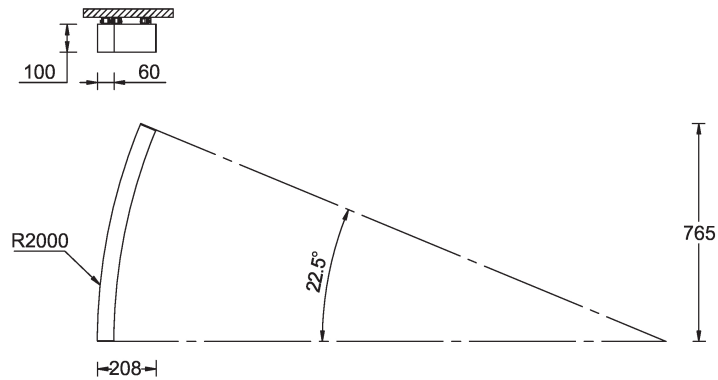

OULU 8 (OUL-81111)

Technical information

Material	Aluminium
Light source	96 & 96 LED
Power	26 W
Lumen	2588 - 2701 lm
Efficacy	100 - 104 lm/W
Driver option	Integral control gear for On/Off (-ND), DALI (-DA). Remote driver is included for 1-10V (-DI)

Driver	Constant current (CC)
Input voltage	220-240 V 50/60 Hz
Optic	O
Optic value	Opal
Optic (2nd)	O
Optic (2nd) value	Opal

CCT / CRI	3000K CRI80, 4000K CRI80
Dimming type	On/Off, 1-10V, DALI
Product colours	Black, White, Matt Silver, Concrete - Urban, Softscape - Urban, Stone - Urban, Corten - Urban, Oak - Woodland, Walnut - Woodland, Pine - Woodland
Weight	2.8 kg
Operating temperature	-20 °C to 40 °C
Variants (On/Off, 1-10V, DALI)	Compatible with EN/ IEC 60598-2-22: Suitable for emergency installations as central supply, non-maintained (Z0)

OUL-81111