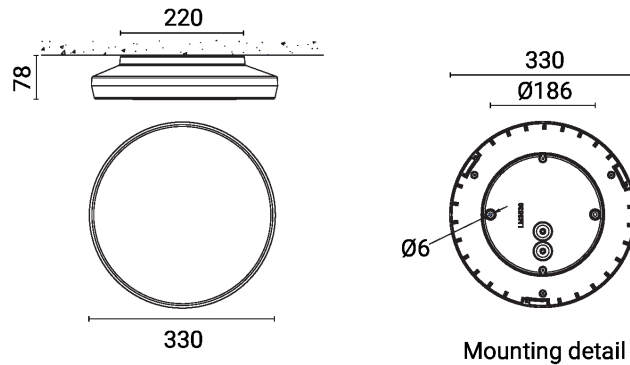

PIAZZA (PI-80001)

Technical information

Material	Aluminium
Light source	50 LED
Power	22 W
Lumen	2039 - 2111 lm
Efficacy	93 - 96 lm/W
Driver option	Integral control gear
Driver	Constant current (CC)

Input voltage	220-240 V 50/60 Hz
Optic	G
Optic value	118°
CCT / CRI	3000K CRI80, 4000K CRI80
Dimming type	On/Off, 1-10V, DALI, Trailing edge
Product colours	Glossy White, Glossy Black
Weight	2.2 kg

Operating temperature	-20 °C to 40 °C
Lens / Reflector / Optic	Opal UV-stabilised polycarbonate diffuser
MacAdam Ellipse	3 SDCM
Lifetime L90B10 (hours)	> 23,000
Lifetime L80B10 (hours)	> 45,000
Lifetime L80B50 (hours)	> 49,000

Variants (1-10V, DALI) Compatible with EN/ IEC 60598-2-22: Suitable for emergency installations as central supply, non-maintained (Z0)

PI-80001