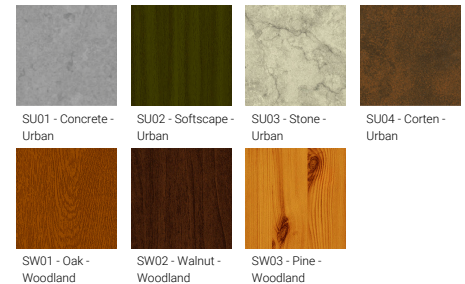

**Optic**

6

**Product colour**

**Special finishes upon request**

**RADO 2 (RA-10772)**

**Technical information**

<b>Material</b>	Aluminium
<b>Light source</b>	48 LED
<b>Power</b>	17 W
<b>Lumen</b>	536 - 620 lm
<b>Efficacy</b>	32 - 36 lm/W
<b>Driver option</b>	Integral control gear
<b>Driver</b>	Constant current (CC)
<b>Input voltage</b>	220-240 V 50/60 Hz
<b>Optic</b>	G

<b>Optic value</b>	32°x88°
<b>CCT / CRI</b>	2700K CRI80, 3000K CRI80, 4000K CRI80
<b>Bug</b>	B0-U1-G1, B0-U2-G0, B0-U2-G1
<b>ULR</b>	2%, 7%
<b>ULOR</b>	2%, 7%
<b>CIE flux code n°3</b>	81, 82
<b>Dimming type</b>	On/Off, 1-10V, DALI
<b>Product colours</b>	Black, Dark Grey, White, Matt Silver, Bronze, Concrete - Urban, Softscape - Urban, Stone - Urban, Corten - Urban, Oak - Woodland, Walnut - Woodland, Pine - Woodland
<b>Weight</b>	7.4 kg