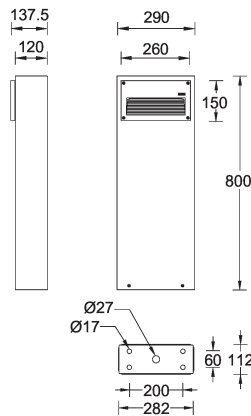

RADO 2 (RA-10772)

Technical information

Material	Aluminium
Light source	48 LED
Power	17 W
Lumen	536 - 620 lm
Efficacy	32 - 36 lm/W
Driver option	Integral control gear
Driver	Constant current (CC)
Input voltage	220-240 V 50/60 Hz
Optic	G

Optic value	32°x88°
CCT / CRI	2700K CRI80, 3000K CRI80, 4000K CRI80
Bug	B0-U1-G1, B0-U2-G0, B0-U2-G1
ULR	2%, 7%
ULOR	2%, 7%
CIE flux code n°3	81, 82
Dimming type	On/Off, 1-10V, DALI
Product colours	Black, Dark Grey, White, Matt Silver, Bronze, Concrete - Urban, Softscape - Urban, Stone - Urban, Corten - Urban, Oak - Woodland, Walnut - Woodland, Pine - Woodland
Weight	7.4 kg

Operating temperature	-20 °C to 40 °C
Cable	One IP68 connector supplied with 0.2 m of 3x1.0 sqmm outdoor cable
Through wiring	Single cable entry
Lens / Reflector / Optic	Clear toughened glass
MacAdam Ellipse	3 SDCM
Lifetime L90B10 (hours)	> 23,000
Lifetime L80B10 (hours)	> 45,000
Lifetime L80B50 (hours)	> 49,000
Variants (On/Off, 1-10V, DALI)	Compatible with EN/ IEC 60598-2-22: Suitable for emergency installations as central supply, non-maintained (Z0)

RA-10772