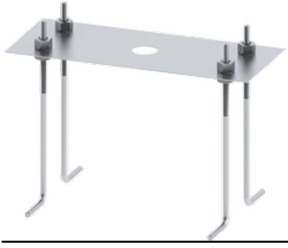

**RADO 2 (RA-10772)**

**Product description**

290x120 mm - 800 mm

**Luminaire Structure**

- Die-cast aluminium housing
- Formed sheet aluminium column
- Pre-treated before powder coating ensuring high corrosion resistance
- Single cable entry
- One IP68 connector supplied with 0.2 m of 3x1.0 sqmm outdoor cable
- Stainless steel fasteners in grade 304 with zinc flake coating (ZFC)
- Durable silicone rubber gasket
- Clear toughened glass
- Integral control gear

<b>Operating temperature</b>	-20 °C to 40 °C
<b>Cable</b>	One IP68 connector supplied with 0.2 m of 3x1.0 sqmm outdoor cable
<b>Through wiring</b>	Single cable entry
<b>Lens / Reflector / Optic</b>	Clear toughened glass
<b>MacAdam Ellipse</b>	3 SDCM
<b>Lifetime L90B10 (hours)</b>	> 23,000
<b>Lifetime L80B10 (hours)</b>	> 45,000
<b>Lifetime L80B50 (hours)</b>	> 49,000
<b>Variants (On/Off, 1-10V, DALI)</b>	Compatible with EN/ IEC 60598-2-22: Suitable for emergency installations as central supply, non-maintained (Z0)

RA-10772

**RADO 2 (RA-10772)**

**Accessory**

---

Anchor bolt  
**A10991**

DALI Control System  
**Control-DALI**