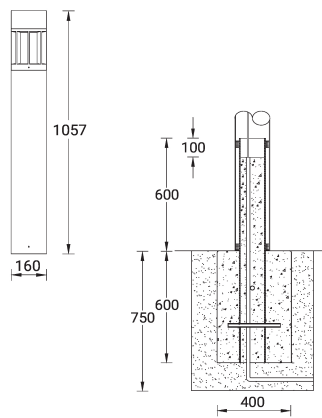

ATLANTIC 1 (AA-10086-2-SB)

Technical information

Light source	1 COB
Power	41 W
Lumen	2075 - 2133 lm
Efficacy	51 - 52 lm/W
Driver option	Integral control gear
Driver	Constant current (CC)
Input voltage	220-240 V 50/60 Hz
Optic	G

Optic value	360°
CCT / CRI	3000K CRI80, 4000K CRI80
Bug	B1-U3-G1, B1-U4-G1
ULR	47%
ULOR	47%
CIE flux code n°3	67
Dimming type	On/Off, 1-10V, DALI
Product colours	Black, Dark Grey, White, Matt Silver, Bronze, Concrete - Urban, Softscape - Urban, Stone - Urban, Corten - Urban, Oak - Woodland, Walnut - Woodland, Pine - Woodland

Weight	34.2 kg
Operating temperature	-20 °C to 50 °C
Cable	One IP68 connector supplied with 0.2 m of 3x1.0 sqmm outdoor cable
Through wiring	Single cable entry
Lens / Reflector / Optic	Opal toughened glass diffuser
Variants (1-10V, DALI)	Compatible with EN/ IEC 60598-2-22: Suitable for emergency installations as central supply, non-maintained (Z0)

AA-10086-2-SB