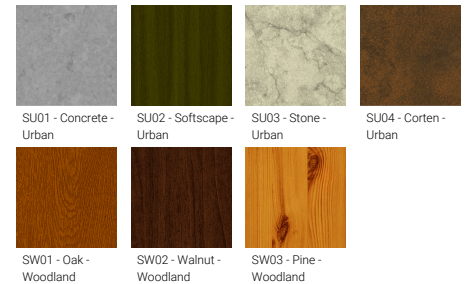

- Daylight and occupancy sensor options
- Emergency module (1 or 3 hours) is available upon request with 3 options (BASIC, SELF-TEST, PRO-DALI)

Optic

Product colour

01 - Black (RAL 9011) 03 - White (RAL 9003) 05 - Matt Silver (RAL 9006)

Special finishes upon request

SU01 - Concrete - Urban SU02 - Softscape - Urban SU03 - Stone - Urban SU04 - Corten - Urban
 SW01 - Oak - Woodland SW02 - Walnut - Woodland SW03 - Pine - Woodland

ARDEN 4 (ARD-90015)

Technical information

Material	Aluminium
Light source	1152 LED
Power	36 W
Lumen	1089 lm
Efficacy	30 lm/W
Driver option	Integral control gear
Driver	Constant current (CC)

Input voltage	220-240 V 50/60 Hz
Optic	O, P
Optic value	108°, 93°
CCT / CRI	RGBW40
Dimming type	DMX, DMX/RDM
Product colours	Black, White, Matt Silver, Concrete - Urban, Softscape - Urban, Stone - Urban, Corten - Urban, Oak - Woodland, Walnut - Woodland, Pine - Woodland
Weight	3.2 kg