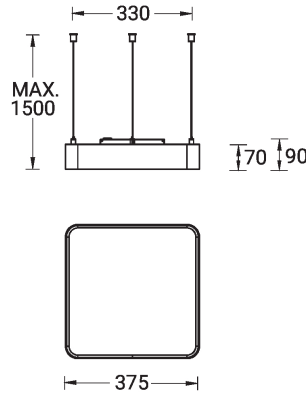

ARDEN 4 (ARD-90015)

Technical information

Material	Aluminium
Light source	1152 LED
Power	36 W
Lumen	1089 lm
Efficacy	30 lm/W
Driver option	Integral control gear
Driver	Constant current (CC)

Input voltage	220-240 V 50/60 Hz
Optic	O, P
Optic value	108°, 93°
CCT / CRI	RGBW40
Dimming type	DMX, DMX/RDM
Product colours	Black, White, Matt Silver, Concrete - Urban, Softscape - Urban, Stone - Urban, Corten - Urban, Oak - Woodland, Walnut - Woodland, Pine - Woodland
Weight	3.2 kg

Operating temperature	-20 °C to 40 °C
Lens / Reflector / Optic	PMMA diffuser with Opal (UGR <19) and micro prismatic (UGR <13) options for better glare control
MacAdam Ellipse	3 SDCM
Lifetime L90B10 (hours)	> 23,000
Lifetime L80B10 (hours)	> 45,000
Lifetime L80B50 (hours)	> 50,000
Variants (DMX/RDM)	Compatible with EN/ IEC 60598-2-22: Suitable for emergency installations as central supply, non-maintained (ZO)

ARD-90015