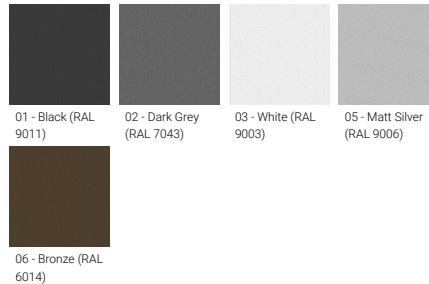

**Optic**

T2      T3      T4

**Product colour**

01 - Black (RAL 9011)    02 - Dark Grey (RAL 7043)    03 - White (RAL 9003)    05 - Matt Silver (RAL 9006)  
06 - Bronze (RAL 6014)

**Special finishes upon request**

<b>Optic value</b>	139°x47°, 132°x68°, 98°x73°, 134°x59°
<b>CCT / CRI</b>	3000K CRI80, 4000K CRI80
<b>Bug</b>	B3-U1-G3
<b>ULR</b>	<1%
<b>ULOR</b>	<1%
<b>CIE flux code n°3</b>	97, 98
<b>Dimming type</b>	On/Off, 1-10V, DALI
<b>Product colours</b>	Black, Dark Grey, White, Matt Silver, Bronze, Concrete - Urban, Softscape - Urban, Stone - Urban, Corten - Urban, Oak - Woodland, Walnut - Woodland, Pine - Woodland
<b>Weight</b>	37.5 kg