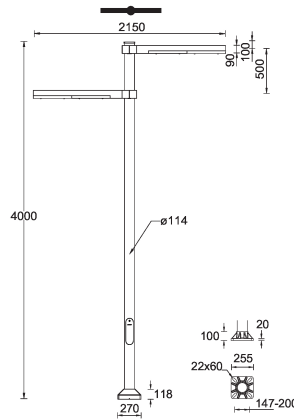

LIGHT LINEAR DENVER 3 (DE-20023)

Technical information

Material	Aluminium
Light source	2 x 48 LED
Power	208 W
Lumen	24966 - 27100 lm
Efficacy	120 - 130 lm/W
Driver option	Integral control gear
Driver	Constant current (CC)
Input voltage	220-240 V 50/60 Hz
Optic	T2, T3, T4, ME

Optic value	139°x47°, 132°x68°, 98°x73°, 134°x59°
CCT / CRI	3000K CRI80, 4000K CRI80
Bug	B3-U1-G3
ULR	<1%
ULOR	<1%
CIE flux code n°3	97, 98
Dimming type	On/Off, 1-10V, DALI
Product colours	Black, Dark Grey, White, Matt Silver, Bronze, Concrete - Urban, Softscape - Urban, Stone - Urban, Corten - Urban, Oak - Woodland, Walnut - Woodland, Pine - Woodland
Weight	37.5 kg

Operating temperature	-20 °C to 50 °C
EPA (m2)	0.194
Through wiring	Single cable entry
Lens / Reflector / Optic	Clear toughened glass, High-efficiency polycarbonate lens
MacAdam Ellipse	3 SDCM
Lifetime L90B10 (hours)	> 90,000
Lifetime L80B10 (hours)	> 90,000
Lifetime L80B50 (hours)	> 90,000
Variants (On/Off, 1-10V, DALI)	Compatible with EN/ IEC 60598-2-22: Suitable for emergency installations as central supply, non-maintained (Z0)

DE-20023