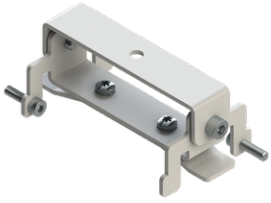

GAVLE 4 (GAV-80401)

Accessory

Ceiling-mounting bracket (60 mm profile)
A81481