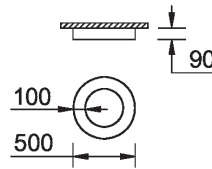

GAVLE 4 (GAV-80401)

Technical information

Material	Aluminium
Light source	288 LED
Power	37 W
Lumen	3952 - 4125 lm
Efficacy	107 - 111 lm/W
Driver option	Integral control gear
Driver	Constant current (CC)

Input voltage	220-240 V 50/60 Hz
Optic	O
Optic value	Opal
CCT / CRI	3000K CRI80, 4000K CRI80
Dimming type	On/Off, 1-10V, DALI
Product colours	Black, White, Matt Silver, Concrete - Urban, Softscape - Urban, Stone - Urban, Corten - Urban, Oak - Woodland, Walnut - Woodland, Pine - Woodland
Weight	4.1 kg

Operating temperature	-20 °C to 40 °C
MacAdam Ellipse	3 SDCM
Lifetime L90B10 (hours)	> 23,000
Lifetime L80B10 (hours)	> 45,000
Lifetime L80B50 (hours)	> 50,000
Variants (1-10V, DALI)	Compatible with EN/ IEC 60598-2-22: Suitable for emergency installations as central supply, non-maintained (Z0)

Gavle 500