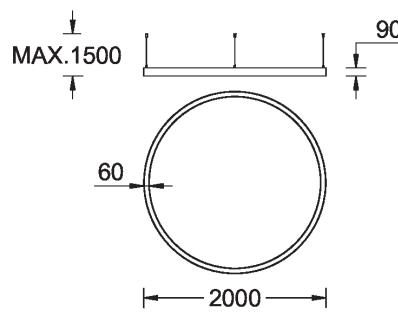

GAVLE 5 (GAV-90031)

Technical information

Material	Aluminium
Light source	768 LED
Power	98 W
Lumen	9597 - 10018 lm
Efficacy	98 - 102 lm/W
Driver option	Integral control gear for On/Off (-ND), DALI (-DA). Remote driver is included for 1-10V (-DI)

Driver	Constant current (CC)
Input voltage	220-240 V 50/60 Hz
Optic	0
Optic value	Opal
CCT / CRI	3000K CRI80, 4000K CRI80
Dimming type	On/Off, 1-10V, DALI

Product colours	Black, White, Matt Silver, Concrete - Urban, Softscape - Urban, Stone - Urban, Corten - Urban, Oak - Woodland, Walnut - Woodland, Pine - Woodland
Weight	16.4 kg
Operating temperature	-20 °C to 40 °C
Variants (On/Off, 1-10V, DALI)	Compatible with EN/ IEC 60598-2-22: Suitable for emergency installations as central supply, non-maintained (Z0)

GAV-90031