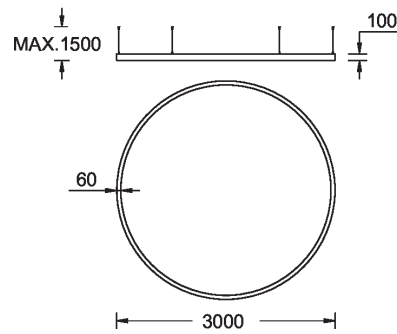

GAVLE 5 (GAV-90154)

Technical information

Material	Aluminium
Light source	3072 & 3072 LED
Power	336 W
Lumen	10610 lm
Efficacy	32 lm/W
Driver option	Remote driver (included)

Driver	Constant current (CC)
Input voltage	220-240 V 50/60 Hz
Optic	0
Optic value	102°
CCT / CRI	RGBW30, RGBW40
Dimming type	DMX, DMX/RDM

Product colours	Black, White, Matt Silver, Concrete - Urban, Softscape - Urban, Stone - Urban, Corten - Urban, Oak - Woodland, Walnut - Woodland, Pine - Woodland
Weight	30.7 kg
Operating temperature	-20 °C to 40 °C
Variants (DMX/RDM)	Compatible with EN/ IEC 60598-2-22: Suitable for emergency installations as central supply, non-maintained (Z0)

GAV-90154