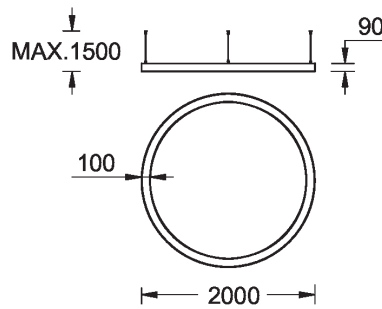

GAVLE 6 (GAV-90234)

Technical information

Material	Aluminium
Light source	5376 LED
Power	187 W
Lumen	7319 lm
Efficacy	39 lm/W
Driver option	Integral control gear

Driver	Constant current (CC)
Input voltage	220-240 V 50/60 Hz
Optic	0
Optic value	102°
CCT / CRI	RGBW30, RGBW40
Dimming type	DMX, DMX/RDM

Product colours	Black, White, Matt Silver, Concrete - Urban, Softscape - Urban, Stone - Urban, Corten - Urban, Oak - Woodland, Walnut - Woodland, Pine - Woodland
Weight	19.3 kg
Operating temperature	-20 °C to 40 °C
Variants (DMX/RDM)	Compatible with EN/ IEC 60598-2-22: Suitable for emergency installations as central supply, non-maintained (Z0)

GAV-90234