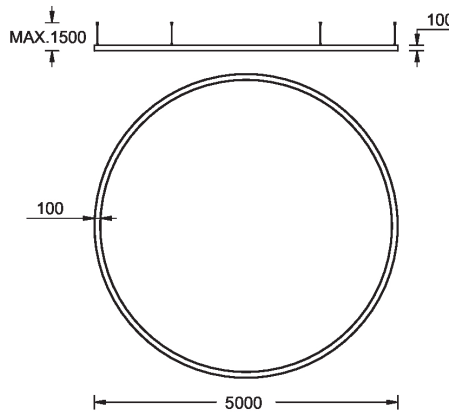

GAVLE 6 (GAV-90374)

Technical information

Material	Aluminium
Light source	13824 & 13824 LED
Power	960 W
Lumen	38634 lm
Efficacy	40 lm/W
Driver option	Integral control gear

Driver	Constant current (CC)
Input voltage	220-240 V 50/60 Hz
Optic	0
Optic value	102°
CCT / CRI	RGBW30, RGBW40
Dimming type	DMX, DMX/RDM

Product colours	Black, White, Matt Silver, Concrete - Urban, Softscape - Urban, Stone - Urban, Corten - Urban, Oak - Woodland, Walnut - Woodland, Pine - Woodland
Weight	60.2 kg
Operating temperature	-20 °C to 40 °C
Variants (DMX/RDM)	Compatible with EN/ IEC 60598-2-22: Suitable for emergency installations as central supply, non-maintained (Z0)

GAV-90374