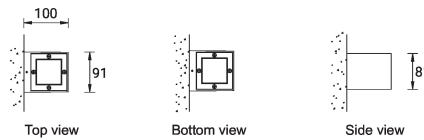

GINO 1 (GI-31581)

Technical information

Material	Aluminium
Light source	1 & 1 COB
Power	8 W
Lumen	420 - 472 lm
Efficacy	53 - 59 lm/W
Driver option	Integral control gear
Driver	Constant current (CC)
Input voltage	220-240 V 50/60 Hz
Optic	G

Optic value	91°
Optic (2nd)	G
Optic (2nd) value	91°
CCT / CRI	2700K CRI80, 3000K CRI80, 4000K CRI80
Bug	B0-U3-G0
ULR	50%
ULOR	50%
Dimming type	On/Off
Product colours	Black, Dark Grey, White, Matt Silver, Bronze, Concrete - Urban, Softscape - Urban, Stone - Urban, Corten - Urban, Oak - Woodland, Walnut - Woodland, Pine - Woodland

Weight	1.0 kg
Operating temperature	-20 °C to 50 °C
Through wiring	Single cable entry
Lens / Reflector / Optic	Frosted glass diffuser
MacAdam Ellipse	3 SDCM
Lifetime L90B10 (hours)	> 50,000
Variants (On/Off)	Compatible with EN/ IEC 60598-2-22: Suitable for emergency installations as central supply, non-maintained (Z0)

GI-31581