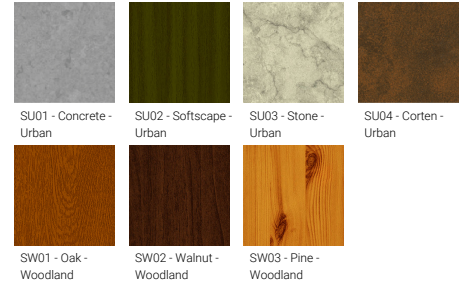

Special finishes upon request