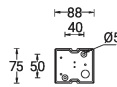

GINO 1 (GI-31581)

Technical information

Material	Aluminium
Light source	1 & 1 COB
Power	8 W
Lumen	420 - 472 lm
Efficacy	53 - 59 lm/W
Driver option	Integral control gear
Driver	Constant current (CC)
Input voltage	220-240 V 50/60 Hz
Optic	G

Optic value	91°
Optic (2nd)	G
Optic (2nd) value	91°
CCT / CRI	2700K CRI80, 3000K CRI80, 4000K CRI80
Bug	B0-U3-G0
ULR	50%
ULOR	50%
Dimming type	On/Off
Product colours	Black, Dark Grey, White, Matt Silver, Bronze, Concrete - Urban, Softscape - Urban, Stone - Urban, Corten - Urban, Oak - Woodland, Walnut - Woodland, Pine - Woodland

Weight	1.0 kg
Operating temperature	-20 °C to 50 °C
Through wiring	Single cable entry
Lens / Reflector / Optic	Frosted glass diffuser
MacAdam Ellipse	3 SDCM
Lifetime L90B10 (hours)	> 50,000
Variants (On/Off)	Compatible with EN/ IEC 60598-2-22: Suitable for emergency installations as central supply, non-maintained (Z0)

GI-31581