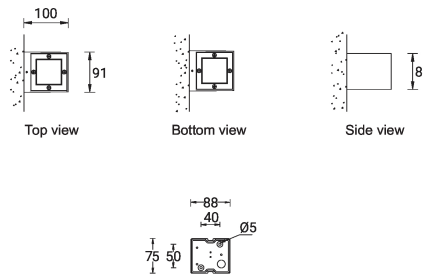

GINO 1 (GI-31631)

Technical information

Material	Aluminium
Light source	4 & 4 LED
Power	10 W
Lumen	612 - 946 lm
Efficacy	61 - 95 lm/W
Driver option	Integral control gear
Driver	Constant current (CC)
Input voltage	220-240 V 50/60 Hz
Optic	M, W, EW, T1, T2, T3, T4

Optic value	30°, 56°, 88°x107°, 143°x61°, 129°x44°, 126°x83°, 93°x64°
Optic (2nd)	M, W, EW, T1, T2, T3, T4
Optic (2nd) value	30°, 56°, 88°x107°, 143°x61°, 129°x44°, 126°x83°, 93°x64°
CCT / CRI	2700K CRI80, 3000K CRI80, 4000K CRI80
Bug	B0-U3-G0, B1-U3-G0
ULR	41%, 42%, 44%, 45%, 46%, 47%, 48%, 49%, 50%, 51%, 52%, 53%, 54%, 55%, 57%, 58%
ULOR	41%, 42%, 44%, 45%, 46%, 47%, 48%, 49%, 50%, 51%, 52%, 53%, 54%, 55%, 57%, 58%
Dimming type	On/Off
Product colours	Black, Dark Grey, White, Matt Silver, Bronze, Concrete - Urban, Softscape - Urban, Stone - Urban, Corten - Urban, Oak - Woodland, Walnut - Woodland, Pine - Woodland

Weight	0.9 kg
Operating temperature	-20 °C to 50 °C
Through wiring	Single cable entry
Lens / Reflector / Optic	Clear glass diffuser
MacAdam Ellipse	3 SDCM
Lifetime L90B10 (hours)	> 90,000
Lifetime L80B10 (hours)	> 90,000
Lifetime L80B50 (hours)	> 90,000
Variants (On/Off)	Compatible with EN/ IEC 60598-2-22: Suitable for emergency installations as central supply, non-maintained (ZO)

GI-31631