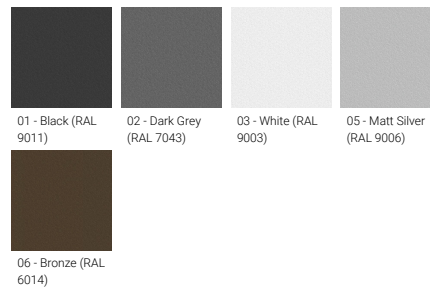

Optic

Product colour

Special finishes upon request

GINO 1 (GI-31631)

T1 / T1 T1 / T2 T1 / T3 T1 / T4

T2 / M T2 / W T2 / EW T2 / T1

T2 / T2 T2 / T3 T2 / T4 T3 / M

T3 / W T3 / EW T3 / T1 T3 / T2

| | |
|--------------------------|--|
| Optic value | 30°, 56°, 88°x107°, 143°x61°, 129°x44°, 126°x83°, 93°x64° |
| Optic (2nd) | M, W, EW, T1, T2, T3, T4 |
| Optic (2nd) value | 30°, 56°, 88°x107°, 143°x61°, 129°x44°, 126°x83°, 93°x64° |
| CCT / CRI | 2700K CRI80, 3000K CRI80, 4000K CRI80 |
| Bug | B0-U3-G0, B1-U3-G0 |
| ULR | 41%, 42%, 44%, 45%, 46%, 47%, 48%, 49%, 50%, 51%, 52%, 53%, 54%, 55%, 57%, 58% |
| ULOR | 41%, 42%, 44%, 45%, 46%, 47%, 48%, 49%, 50%, 51%, 52%, 53%, 54%, 55%, 57%, 58% |
| Dimming type | On/Off |
| Product colours | Black, Dark Grey, White, Matt Silver, Bronze, Concrete - Urban, Softscape - Urban, Stone - Urban, Corten - Urban, Oak - Woodland, Walnut - Woodland, Pine - Woodland |