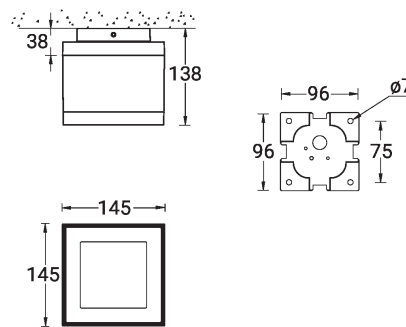

LADOR 12 (LD-80031)

Technical information

Material	Aluminium
Light source	16 LED
Power	35 W
Lumen	3263 - 4110 lm
Efficacy	93 - 117 lm/W
Driver option	Integral control gear
Driver	Constant current (CC)
Input voltage	220-240 V 50/60 Hz

Optic	N, M, W, VW, E
Optic value	10°, 16°, 33°, 72°, 43°x11°
CCT / CRI	3000K CRI80, 4000K CRI80
Bug	B2-U0-G0, B3-U0-G0
ULR	<1%
ULOR	<1%
CIE flux code n°3	100
Dimming type	On/Off, 1-10V, DALI

Product colours	Black, Dark Grey, White, Matt Silver, Bronze, Concrete - Urban, Softscape - Urban, Stone - Urban, Corten - Urban, Oak - Woodland, Walnut - Woodland, Pine - Woodland
Weight	2.9 kg
Operating temperature	-20 °C to 40 °C
Cable	One cable gland supplied with 0.2 m of 3x1.0 sqmm outdoor cable
Through wiring	Single cable entry
Lens / Reflector / Optic	Clear toughened glass, High-efficiency PMMA lens
Variants (1-10V, DALI)	Compatible with EN/ IEC 60598-2-22: Suitable for emergency installations as central supply, non-maintained (Z0)

LD-80031