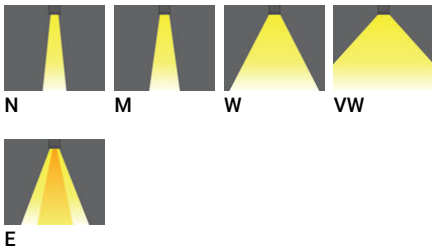

**LADOR 12 (LD-80031)**

**Product description**

Integral control gear - 145x145 mm - Class I

microPrim™

**DARKSKY APPROVED**  
Reduces light pollution  
Certified by DarkSky.org

**Luminaire Structure**

- Die-cast aluminium housing
- Pre-treated before powder coating ensuring high corrosion resistance
- Single cable entry
- One cable gland supplied with 0.2 m of 3x1.0 sqmm outdoor cable

- Stainless steel fasteners in grade 304 with zinc flake coating (ZFC)
- Durable silicone rubber gasket
- Clear toughened glass
- High-efficiency PMMA lens

- Integral control gear

**Optic**

**Product colour**

<b>Product colours</b>	Black, Dark Grey, White, Matt Silver, Bronze, Concrete - Urban, Softscape - Urban, Stone - Urban, Corten - Urban, Oak - Woodland, Walnut - Woodland, Pine - Woodland
<b>Weight</b>	2.9 kg
<b>Operating temperature</b>	-20 °C to 40 °C
<b>Cable</b>	One cable gland supplied with 0.2 m of 3x1.0 sqmm outdoor cable
<b>Through wiring</b>	Single cable entry
<b>Lens / Reflector / Optic</b>	Clear toughened glass, High-efficiency PMMA lens
<b>Variants (1-10V, DALI)</b>	Compatible with EN/ IEC 60598-2-22: Suitable for emergency installations as central supply, non-maintained (Z0)