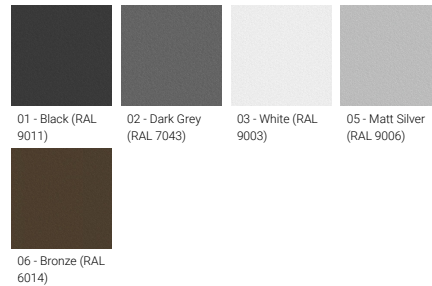

- Stainless steel fasteners in grade 304 with zinc flake coating (ZFC)
- Durable silicone rubber gasket
- Clear toughened glass
- High-efficiency PMMA lens

- Integral control gear

**Optic**

**Product colour**