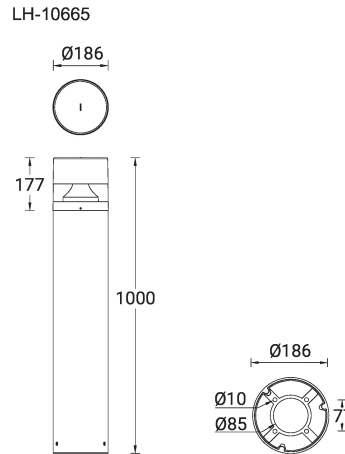

**LIGHTSOFT 1 (LH-10665)**

**Product description**

Ø186 - 1000 mm - Round - IK10

**Luminaire Structure**

- Die-cast aluminium housing
- Extruded aluminium column
- Pre-treated before powder coating ensuring high corrosion resistance
- Single cable entry
- One IP68 connector supplied with 0.2 m of 3x1.0 sqmm outdoor cable
- Stainless steel fasteners in grade 304 with zinc flake coating (ZFC)
- Durable silicone rubber gasket
- Clear UV-stabilised polycarbonate diffuser
- Anodised, high-purity aluminium reflector
- Integral control gear

**Optic**

G

**Product colour**

**Special finishes upon request**

**LIGHTSOFT 1 (LH-10665)**

**Technical information**

<b>Material</b>	Aluminium
<b>Light source</b>	12 LED
<b>Power</b>	27 W
<b>Lumen</b>	1114 - 1222 lm
<b>Efficacy</b>	41 - 45 lm/W
<b>Driver option</b>	Integral control gear
<b>Driver</b>	Constant current (CC)
<b>Input voltage</b>	220-240 V 50/60 Hz

<b>Product colours</b>	Black, Dark Grey, White, Matt Silver, Bronze, Concrete - Urban, Softscape - Urban, Stone - Urban, Corten - Urban, Oak - Woodland, Walnut - Woodland, Pine - Woodland
<b>Weight</b>	7.7 kg
<b>Operating temperature</b>	-20 °C to 40 °C
<b>Cable</b>	One IP68 connector supplied with 0.2 m of 3x1.0 sqmm outdoor cable
<b>Through wiring</b>	Single cable entry
<b>Lens / Reflector / Optic</b>	Clear UV-stabilised polycarbonate diffuser, Anodised, high-purity aluminium reflector
<b>Variants (1-10V)</b>	Compatible with EN/ IEC 60598-2-22: Suitable for emergency installations as central supply, non-maintained (Z0)