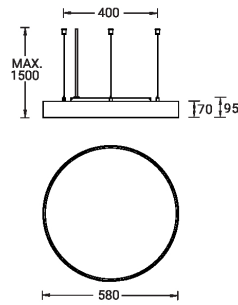

MALMO 4 (MAL-90034)

Technical information

Material	Aluminium
Light source	7488 LED
Power	78 W
Lumen	3377 lm
Efficacy	30 lm/W
Driver option	Remote driver (included)

Driver	Constant current (CC)
Input voltage	220-240 V 50/60 Hz
Optic	O, P
Optic value	107°, 94°
CCT / CRI	RGBW40
Dimming type	Bluetooth

Product colours	Black, White, Matt Silver, Concrete - Urban, Softscape - Urban, Stone - Urban, Corten - Urban, Oak - Woodland, Walnut - Woodland, Pine - Woodland
Weight	5.2 kg
Operating temperature	-20 °C to 40 °C
Variants (Bluetooth)	Compatible with EN/ IEC 60598-2-22: Suitable for emergency installations as central supply, non-maintained (Z0)

MAL-90034