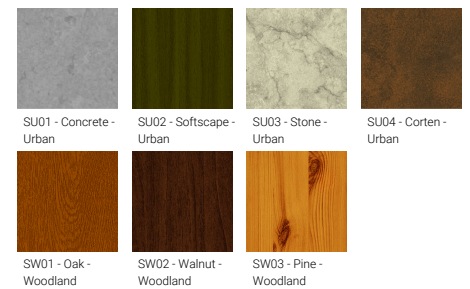

Optic

G

Product colour

Special finishes upon request

MARVEL 1 (MAV-20002)

Technical information

| | |
|----------------------|-----------------------|
| Material | Aluminium |
| Light source | 12 LED |
| Power | 20 W |
| Lumen | 2151 - 2264 lm |
| Efficacy | 108 - 113 lm/W |
| Driver option | Integral control gear |
| Driver | Constant current (CC) |
| Input voltage | 220-240 V 50/60 Hz |

| | |
|---------------------------------|--|
| Product colours | Black, Dark Grey, White, Matt Silver, Bronze, Concrete - Urban, Softscape - Urban, Stone - Urban, Corten - Urban, Oak - Woodland, Walnut - Woodland, Pine - Woodland |
| Weight | 8.0 kg |
| Operating temperature | -20 °C to 40 °C |
| EPA (m2) | 0.212 |
| Cable | One IP68 connector supplied with 0.2 m of 3x1.0 sqmm outdoor cable |
| Through wiring | Single cable entry |
| Lens / Reflector / Optic | High-efficiency PMMA lens, Clear toughened glass |
| Variants (DALI) | Compatible with EN/ IEC 60598-2-22: Suitable for emergency installations as central supply, non-maintained (Z0) |