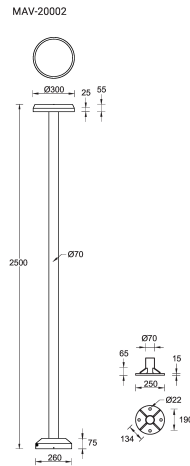

MARVEL 1 (MAV-20002)

Product description

Ø70 mm - Supplied with specific 2.5 m cylindrical, straight aluminium pole: APD125070-MARVEL - Optic 90°x90°

microPrim™

Luminaire Structure

- Die-cast aluminium housing
- Extruded aluminium column
- Pre-treated before powder coating ensuring high corrosion resistance
- Single cable entry
- One IP68 connector supplied with 0.2 m of 3x1.0 sqmm outdoor cable
- Stainless steel fasteners in grade 304 with zinc flake coating (ZFC)
- Durable silicone rubber gasket
- High-efficiency PMMA lens
- Clear toughened glass
- Integral control gear

Optic

G

Product colour

Special finishes upon request

MARVEL 1 (MAV-20002)

Technical information

| | |
|----------------------|-----------------------|
| Material | Aluminium |
| Light source | 12 LED |
| Power | 20 W |
| Lumen | 2151 - 2264 lm |
| Efficacy | 108 - 113 lm/W |
| Driver option | Integral control gear |
| Driver | Constant current (CC) |
| Input voltage | 220-240 V 50/60 Hz |

| | |
|---------------------------------|--|
| Product colours | Black, Dark Grey, White, Matt Silver, Bronze, Concrete - Urban, Softscape - Urban, Stone - Urban, Corten - Urban, Oak - Woodland, Walnut - Woodland, Pine - Woodland |
| Weight | 8.0 kg |
| Operating temperature | -20 °C to 40 °C |
| EPA (m2) | 0.212 |
| Cable | One IP68 connector supplied with 0.2 m of 3x1.0 sqmm outdoor cable |
| Through wiring | Single cable entry |
| Lens / Reflector / Optic | High-efficiency PMMA lens, Clear toughened glass |
| Variants (DALI) | Compatible with EN/ IEC 60598-2-22: Suitable for emergency installations as central supply, non-maintained (Z0) |

MARVEL 1 (MAV-20002)**Accessory**

Root mount kit
A24391

Pole (required)

2.5 m - Cylindrical, straight
aluminium pole for MARVEL
APD125070-MARVEL
