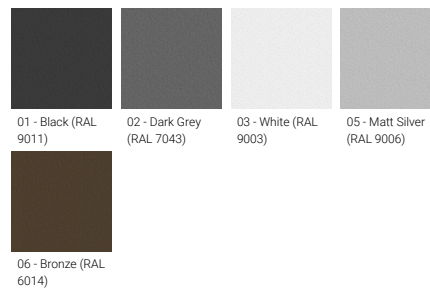

MARVEL 1 (MAV-20002)

Product description

Ø70 mm - Supplied with specific 2.5 m cylindrical, straight aluminium pole: APD125070-MARVEL - Optic 90°x90°

microPrim™

Luminaire Structure

- Die-cast aluminium housing
- Extruded aluminium column
- Pre-treated before powder coating ensuring high corrosion resistance
- Single cable entry
- One IP68 connector supplied with 0.2 m of 3x1.0 sqmm outdoor cable
- Stainless steel fasteners in grade 304 with zinc flake coating (ZFC)
- Durable silicone rubber gasket
- High-efficiency PMMA lens
- Clear toughened glass
- Integral control gear

Optic

G

Product colour

Special finishes upon request

MARVEL 1 (MAV-20002)

Technical information

| | |
|----------------------|-----------------------|
| Material | Aluminium |
| Light source | 12 LED |
| Power | 20 W |
| Lumen | 2151 - 2264 lm |
| Efficacy | 108 - 113 lm/W |
| Driver option | Integral control gear |
| Driver | Constant current (CC) |
| Input voltage | 220-240 V 50/60 Hz |