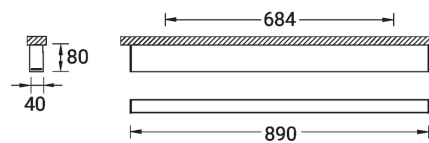

NYBRO 5 (NYB-80412)

Technical information

Material	Aluminium
Light source	108 LED
Power	19 W
Lumen	1482 - 1793 lm
Efficacy	78 - 94 lm/W
Driver option	Integral control gear
Driver	Constant current (CC)

Input voltage	220-240 V 50/60 Hz
Optic	O, P
Optic value	Opal, Micro-prismatic
CCT / CRI	3000K CRI80, 4000K CRI80
Dimming type	On/Off, 1-10V, DALI
Product colours	Black, White, Matt Silver, Concrete - Urban, Softscape - Urban, Stone - Urban, Corten - Urban, Oak - Woodland, Walnut - Woodland, Pine - Woodland
Weight	2.2 kg

Operating temperature	-20 °C to 40 °C
MacAdam Ellipse	3 SDCM
Lifetime L90B10 (hours)	> 23,000
Lifetime L80B10 (hours)	> 45,000
Lifetime L80B50 (hours)	> 50,000
Variants (1-10V, DALI)	Compatible with EN/ IEC 60598-2-22: Suitable for emergency installations as central supply, non-maintained (Z0)

NYB-80412