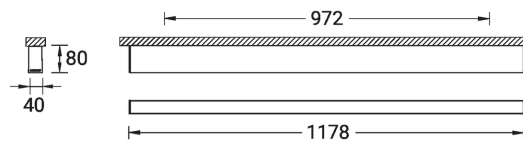

NYBRO 5 (NYB-80422)

Technical information

Material	Aluminium	Input voltage	220-240 V 50/60 Hz	Operating temperature	-20 °C to 40 °C
Light source	144 LED	Optic	O, P	MacAdam Ellipse	3 SDCM
Power	25 W	Optic value	Opal, Micro-prismatic	Lifetime L90B10 (hours)	> 23,000
Lumen	1975 - 2390 lm	CCT / CRI	3000K CRI80, 4000K CRI80	Lifetime L80B10 (hours)	> 45,000
Efficacy	79 - 96 lm/W	Dimming type	On/Off, 1-10V, DALI	Lifetime L80B50 (hours)	> 50,000
Driver option	Integral control gear	Product colours	Black, White, Matt Silver, Concrete - Urban, Softscape - Urban, Stone - Urban, Corten - Urban, Oak - Woodland, Walnut - Woodland, Pine - Woodland	Variants (1-10V, DALI)	Compatible with EN/ IEC 60598-2-22: Suitable for emergency installations as central supply, non-maintained (Z0)
Driver	Constant current (CC)				
		Weight	2.7 kg		

NYB-80422