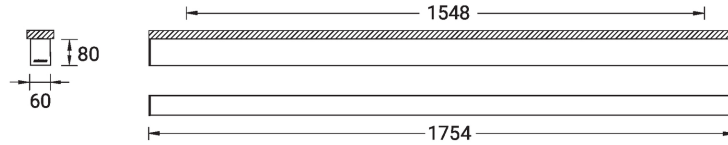

NYBRO 6 (NYB-80641)

Technical information

Material	Aluminium	Input voltage	220-240 V 50/60 Hz	Operating temperature	-20 °C to 40 °C
Light source	216 LED	Optic	O, P	MacAdam Ellipse	3 SDCM
Power	28 W	Optic value	Opal, Micro-prismatic	Lifetime L90B10 (hours)	> 23,000
Lumen	2744 - 3440 lm	CCT / CRI	3000K CRI80, 4000K CRI80	Lifetime L80B10 (hours)	> 45,000
Efficacy	98 - 123 lm/W	Dimming type	On/Off, 1-10V, DALI	Lifetime L80B50 (hours)	> 50,000
Driver option	Integral control gear	Product colours	Black, White, Matt Silver, Concrete - Urban, Softscape - Urban, Stone - Urban, Corten - Urban, Oak - Woodland, Walnut - Woodland, Pine - Woodland	Variants (1-10V, DALI)	Compatible with EN/ IEC 60598-2-22: Suitable for emergency installations as central supply, non-maintained (Z0)
Driver	Constant current (CC)				
		Weight	5.1 kg		

NYB-80641