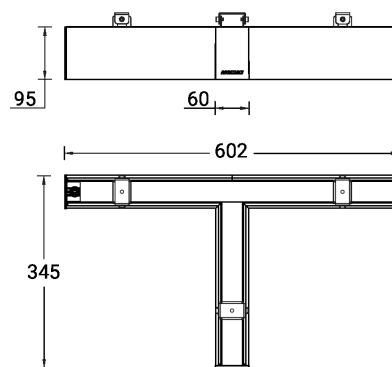

NYBRO 18 (NYB-80922-SU)

Technical information

Material	Aluminium
Light source	108 & 96 LED
Power	59 W
Lumen	6016 - 6783 lm
Efficacy	102 - 115 lm/W
Driver option	Integral control gear
Driver	Constant current (CC)
Input voltage	220-240 V 50/60 Hz

Optic	O, P
Optic value	Opal, Micro-prismatic
Optic (2nd)	O
Optic (2nd) value	Opal
CCT / CRI	3000K CRI80, 4000K CRI80
Dimming type	On/Off, DALI
Product colours	Black, White, Matt Silver, Concrete - Urban, Softscape - Urban, Stone - Urban, Corten - Urban, Oak - Woodland, Walnut - Woodland, Pine - Woodland
Weight	4.4 kg

Operating temperature	-20 °C to 40 °C
MacAdam Ellipse	3 SDCM
Lifetime L90B10 (hours)	> 23,000
Lifetime L80B10 (hours)	> 45,000
Lifetime L80B50 (hours)	> 50,000
Variants (On/Off, DALI)	Compatible with EN/ IEC 60598-2-22: Suitable for emergency installations as central supply, non-maintained (Z0)

NYB-80922-SU