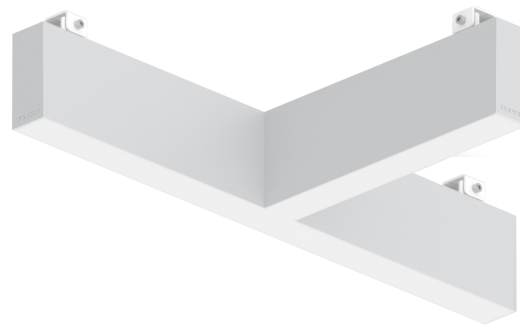

NYBRO 18 (NYB-80922-SU)

Product description

Down (Optic) & Up (Optic 2nd) - T90° - 60x95 mm - 345 mm

microPrim™

Luminaire Structure

- Die-cast aluminium end-caps and extruded aluminium profile with powder coating
- Passive thermal management
- Stainless steel fasteners in grade 304 with zinc flake coating (ZFC)
- PMMA diffuser with Opal (UGR <19) and micro prismatic (UGR <13) options for better glare control

- Integral control gear
- Stainless steel brackets and screws for mounting
- Up and down light distribution options
- Wireless control available through Bluetooth connection

- Daylight and occupancy sensor options

Optic

Product colour

01 - Black (RAL 9011) 03 - White (RAL 9003) 05 - Matt Silver (RAL 9006)

Special finishes upon request

SU01 - Concrete - Urban SU02 - Softscape - Urban SU03 - Stone - Urban SU04 - Corten - Urban

SW01 - Oak - Woodland SW02 - Walnut - Woodland SW03 - Pine - Woodland

NYBRO 18 (NYB-80922-SU)

Technical information

Material	Aluminium
Light source	108 & 96 LED
Power	59 W
Lumen	6016 - 6783 lm
Efficacy	102 - 115 lm/W
Driver option	Integral control gear
Driver	Constant current (CC)
Input voltage	220-240 V 50/60 Hz