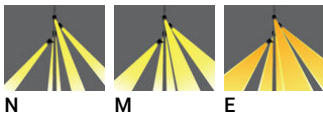

ODESSA 24 (OD-21095)

Product description

Large - Supplied with specific 6 m cylindrical, tapered galvanised steel pole: SPT160147-OD - RGBW

microPrim™

Luminaire Structure

- Die-cast aluminium housing
- Pre-treated before powder coating ensuring high corrosion resistance
- Single cable entry, through wiring upon request
- One cable gland supplied with 2 m of 5x1.5 sqmm outdoor cable
- Stainless steel fasteners in grade 304 with zinc flake coating (ZFC)
- Durable silicone rubber gasket
- High-efficiency PMMA lens
- Clear toughened glass
- Integral control gear
- Maximum wind load resistance is 160 km/h
- RGBW available upon request

Optic

Product colour

Special finishes upon request

ODESSA 24 (OD-21095)

Technical information

Material	Aluminium
Light source	4 x 7 LED
Power	132 W
Lumen	4768 - 5688 lm
Efficacy	36 - 43 lm/W
Driver option	Integral control gear
Driver	Constant current (CC)

Input voltage	220-240 V 50/60 Hz
Optic	N, M, E
Optic value	20°, 34°, 24° x 49°
CCT / CRI	RGBW30, RGBW40
Dimming type	DMX, DMX/RDM
Product colours	Black, Dark Grey, White, Matt Silver, Bronze, Concrete - Urban, Softscape - Urban, Stone - Urban, Corten - Urban, Oak - Woodland, Walnut - Woodland, Pine - Woodland
Weight	91.0 kg