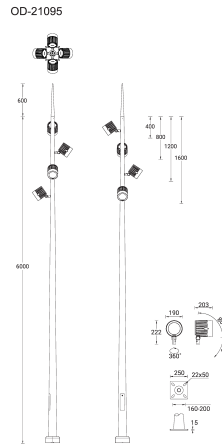

ODESSA 24 (OD-21095)

Technical information

Material	Aluminium
Light source	4 x 7 LED
Power	132 W
Lumen	4768 - 5688 lm
Efficacy	36 - 43 lm/W
Driver option	Integral control gear
Driver	Constant current (CC)

Input voltage	220-240 V 50/60 Hz
Optic	N, M, E
Optic value	20°, 34°, 24° x 49°
CCT / CRI	RGBW30, RGBW40
Dimming type	DMX, DMX/RDM
Product colours	Black, Dark Grey, White, Matt Silver, Bronze, Concrete - Urban, Softscape - Urban, Stone - Urban, Corten - Urban, Oak - Woodland, Walnut - Woodland, Pine - Woodland
Weight	91.0 kg

Operating temperature	-20 °C to 40 °C
Cable	One cable gland supplied with 2 m of 5x1.5 sqmm outdoor cable
Through wiring	Single cable entry, through wiring upon request
Lens / Reflector / Optic	High-efficiency PMMA lens, Clear toughened glass
Variants (DMX, DMX/RDM)	Compatible with EN/ IEC 60598-2-22: Suitable for emergency installations as central supply, non-maintained (Z0)