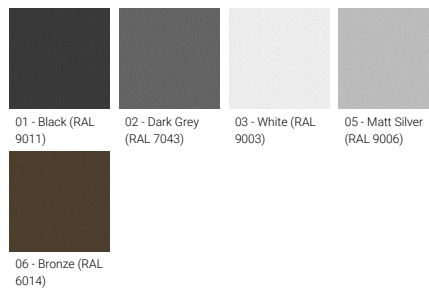

Optic

Product colour

Special finishes upon request

ODESSA 24 (OD-21095)

Technical information

Material	Aluminium
Light source	4 x 7 LED
Power	132 W
Lumen	4768 - 5688 lm
Efficacy	36 - 43 lm/W
Driver option	Integral control gear
Driver	Constant current (CC)

Input voltage	220-240 V 50/60 Hz
Optic	N, M, E
Optic value	20°, 34°, 24° x 49°
CCT / CRI	RGBW30, RGBW40
Dimming type	DMX, DMX/RDM
Product colours	Black, Dark Grey, White, Matt Silver, Bronze, Concrete - Urban, Softscape - Urban, Stone - Urban, Corten - Urban, Oak - Woodland, Walnut - Woodland, Pine - Woodland
Weight	91.0 kg