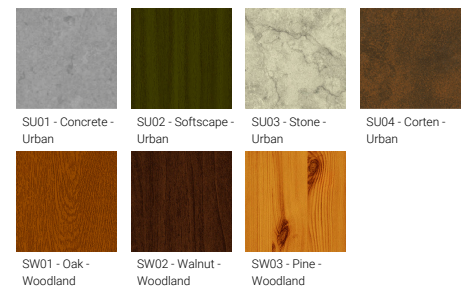

ODESSA 24 (OD-21095)

Product description

Large - Supplied with specific 6 m cylindrical, tapered galvanised steel pole: SPT160147-OD - RGBW

microPrim™

Luminaire Structure

- Die-cast aluminium housing
- Pre-treated before powder coating ensuring high corrosion resistance
- Single cable entry, through wiring upon request
- One cable gland supplied with 2 m of 5x1.5 sqmm outdoor cable
- Stainless steel fasteners in grade 304 with zinc flake coating (ZFC)
- Durable silicone rubber gasket
- High-efficiency PMMA lens
- Clear toughened glass
- Integral control gear
- Maximum wind load resistance is 160 km/h
- RGBW available upon request

Optic

Product colour

Special finishes upon request

ODESSA 24 (OD-21095)

Technical information

Material	Aluminium
Light source	4 x 7 LED
Power	132 W
Lumen	4768 - 5688 lm
Efficacy	36 - 43 lm/W
Driver option	Integral control gear
Driver	Constant current (CC)

Input voltage	220-240 V 50/60 Hz
Optic	N, M, E
Optic value	20°, 34°, 24° x 49°
CCT / CRI	RGBW30, RGBW40
Dimming type	DMX, DMX/RDM
Product colours	Black, Dark Grey, White, Matt Silver, Bronze, Concrete - Urban, Softscape - Urban, Stone - Urban, Corten - Urban, Oak - Woodland, Walnut - Woodland, Pine - Woodland
Weight	91.0 kg