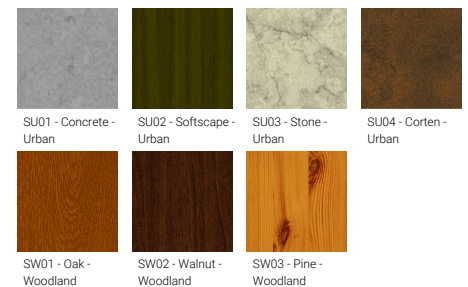

ODESSA 24 (OD-21111)

Product description

Large - Supplied with specific 4 m cylindrical, tapered galvanised steel pole: SPT140118-OD - RGBW

microPrim™

Luminaire Structure

- Die-cast aluminium housing
- Pre-treated before powder coating ensuring high corrosion resistance
- Single cable entry, through wiring upon request
- One cable gland supplied with 2 m of 5x1.5 sqmm outdoor cable
- Stainless steel fasteners in grade 304 with zinc flake coating (ZFC)
- Durable silicone rubber gasket
- High-efficiency PMMA lens
- Clear toughened glass
- Integral control gear
- Maximum wind load resistance is 160 km/h
- RGBW available upon request

Optic

Product colour

Special finishes upon request

ODESSA 24 (OD-21111)

Technical information

Material	Aluminium
Light source	4 x 7 LED
Power	180 W
Lumen	5480 - 6676 lm
Efficacy	30 - 37 lm/W
Driver option	Integral control gear
Driver	Constant current (CC)

Input voltage	220-240 V 50/60 Hz
Optic	N, M, E
Optic value	20°, 34°, 24° x 49°
CCT / CRI	RGBW30, RGBW40
Dimming type	DMX, DMX/RDM
Product colours	Black, Dark Grey, White, Matt Silver, Bronze, Concrete - Urban, Softscape - Urban, Stone - Urban, Corten - Urban, Oak - Woodland, Walnut - Woodland, Pine - Woodland
Weight	91.0 kg