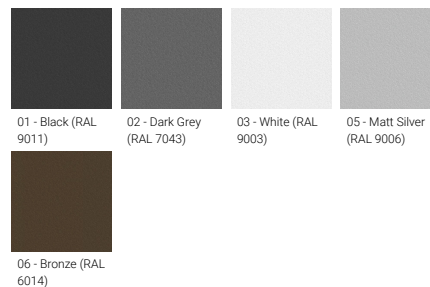

Optic

Product colour

Special finishes upon request

ODESSA 24 (OD-21111)

Technical information

Material	Aluminium
Light source	4 x 7 LED
Power	180 W
Lumen	5480 - 6676 lm
Efficacy	30 - 37 lm/W
Driver option	Integral control gear
Driver	Constant current (CC)

Input voltage	220-240 V 50/60 Hz
Optic	N, M, E
Optic value	20°, 34°, 24° x 49°
CCT / CRI	RGBW30, RGBW40
Dimming type	DMX, DMX/RDM
Product colours	Black, Dark Grey, White, Matt Silver, Bronze, Concrete - Urban, Softscape - Urban, Stone - Urban, Corten - Urban, Oak - Woodland, Walnut - Woodland, Pine - Woodland
Weight	91.0 kg