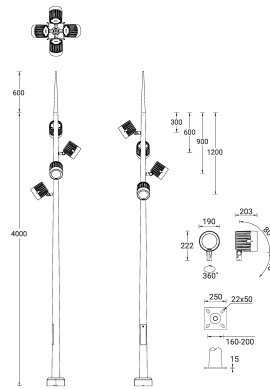

ODESSA 24 (OD-21111)

Technical information

Material	Aluminium
Light source	4 x 7 LED
Power	180 W
Lumen	5480 - 6676 lm
Efficacy	30 - 37 lm/W
Driver option	Integral control gear
Driver	Constant current (CC)

Input voltage	220-240 V 50/60 Hz
Optic	N, M, E
Optic value	20°, 34°, 24° x 49°
CCT / CRI	RGBW30, RGBW40
Dimming type	DMX, DMX/RDM
Product colours	Black, Dark Grey, White, Matt Silver, Bronze, Concrete - Urban, Softscape - Urban, Stone - Urban, Corten - Urban, Oak - Woodland, Walnut - Woodland, Pine - Woodland
Weight	91.0 kg

Operating temperature	-20 °C to 40 °C
Cable	One cable gland supplied with 2 m of 5x1.5 sqmm outdoor cable
Through wiring	Single cable entry, through wiring upon request
Lens / Reflector / Optic	High-efficiency PMMA lens, Clear toughened glass
Variants (DMX, DMX/RDM)	Compatible with EN/ IEC 60598-2-22: Suitable for emergency installations as central supply, non-maintained (Z0)

OD-21111