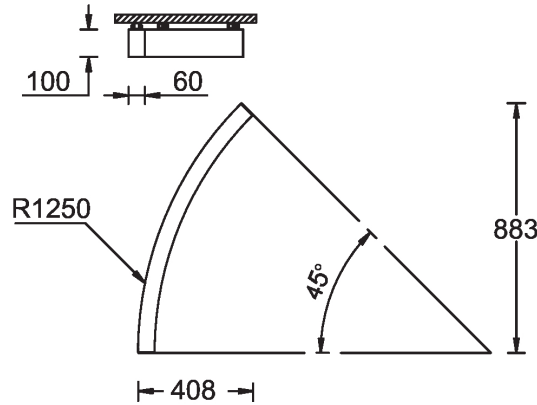

OULU 7 (OUL-80912)

Technical information

Material	Aluminium
Light source	240 & 240 LED
Power	31 W
Driver option	Integral control gear
Driver	Constant current (CC)

Input voltage	220-240 V 50/60 Hz
Optic	O
CCT / CRI	TW (2700K - 6500K)
Dimming type	DALI
Product colours	Black, White, Matt Silver, Concrete - Urban, Softscape - Urban, Stone - Urban, Corten - Urban, Oak - Woodland, Walnut - Woodland, Pine - Woodland

Weight	3.1 kg
Operating temperature	-20 °C to 40 °C
Variants (DALI)	Compatible with EN/ IEC 60598-2-22: Suitable for emergency installations as central supply, non-maintained (Z0)

OUL-80912