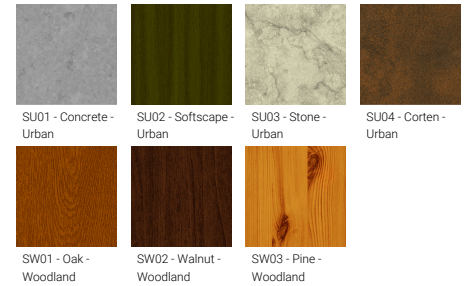

Optic

T2 T3 T4

Product colour

01 - Black (RAL 9011) 02 - Dark Grey (RAL 7043) 03 - White (RAL 9003) 05 - Matt Silver (RAL 9006)

06 - Bronze (RAL 6014)

Special finishes upon request

SU01 - Concrete - Urban SU02 - Softscape - Urban SU03 - Stone - Urban SU04 - Corten - Urban

Optic value	143°x56°, 142°x70°, 100°x76°
CCT / CRI	3000K CRI80, 4000K CRI80
Bug	B0-U0-G0, B1-U0-G1
ULR	<1%
ULOR	<1%
CIE flux code n°3	97
Dimming type	On/Off, 1-10V, DALI
Product colours	Black, Dark Grey, White, Matt Silver, Bronze, Concrete - Urban, Softscape - Urban, Stone - Urban, Corten - Urban, Oak - Woodland, Walnut - Woodland, Pine - Woodland
Weight	4.7 kg