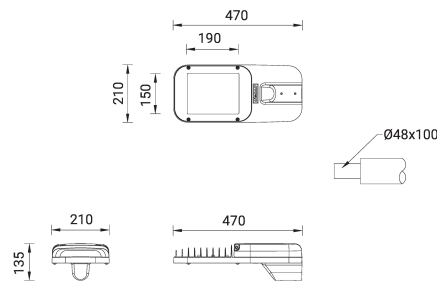

POWERMISSION 2 (PO29-GP015)

Technical information

Material	Aluminium
Light source	12 LED
Power	13 W
Lumen	1493 - 1670 lm
Efficacy	115 - 128 lm/W
Driver option	Integral control gear
Driver	Constant current (CC)
Input voltage	220-240 V 50/60 Hz
Optic	T2, T3, T4

Optic value	143°x56°, 142°x70°, 100°x76°
CCT / CRI	3000K CRI80, 4000K CRI80
Bug	B0-U0-G0, B1-U0-G1
ULR	<1%
ULOR	<1%
CIE flux code n°3	97
Dimming type	On/Off, 1-10V, DALI
Product colours	Black, Dark Grey, White, Matt Silver, Bronze, Concrete - Urban, Softscape - Urban, Stone - Urban, Corten - Urban, Oak - Woodland, Walnut - Woodland, Pine - Woodland
Weight	4.7 kg

Operating temperature	-20 °C to 40 °C
EPA (m2)	0.081
Through wiring	Single cable entry
Lens / Reflector / Optic	Clear toughened glass, High-efficiency polycarbonate lens
MacAdam Ellipse	3 SDCM
Lifetime L90B10 (hours)	> 90,000
Lifetime L80B10 (hours)	> 90,000
Lifetime L80B50 (hours)	> 90,000
Variants (On/Off, 1-10V, DALI)	Compatible with EN/ IEC 60598-2-22: Suitable for emergency installations as central supply, non-maintained (Z0)

PO29-GP015