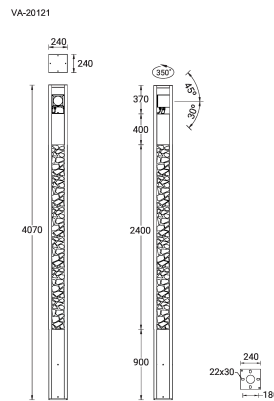

VANCOUVER 17 (VA-20121)

Technical information

Material	Aluminium
Light source	7 LED & 7 LED (Projector)
Power	66 W
Lumen	1642 - 2367 lm
Efficacy	25 - 36 lm/W
Driver option	Integral control gear
Driver	Constant current (CC)
Input voltage	220-240 V 50/60 Hz
Optic	N, M, E

Optic value	21°, 35°, 48°x26°
Optic (2nd)	N, M, E
Optic (2nd) value	21°, 35°, 48°x26°
CCT / CRI	RGBW30, RGBW40
Dimming type	DMX, DMX/RDM
Product colours	Black, Dark Grey, White, Matt Silver, Bronze, Concrete - Urban, Softscape - Urban, Stone - Urban, Corten - Urban, Oak - Woodland, Walnut - Woodland, Pine - Woodland
Weight	59.2 kg
Operating temperature	-20 °C to 40 °C
EPA (m2)	0.977

Cable	One IP68 connector supplied with 0.3 m of 5x1.5 sqmm outdoor cable
Through wiring	Single cable entry
Lens / Reflector / Optic	High-efficiency polycarbonate lens, Clear toughened glass
Lifetime L90B10 (hours)	> 15,000
Lifetime L80B10 (hours)	> 31,000
Lifetime L80B50 (hours)	> 34,000
Variants (DMX/RDM)	Compatible with EN/ IEC 60598-2-22: Suitable for emergency installations as central supply, non-maintained (Z0)