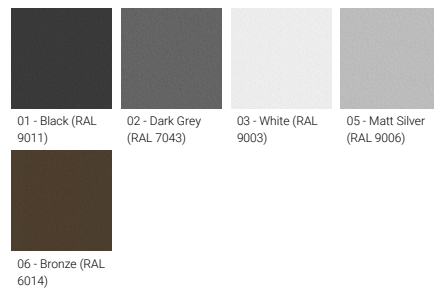

**Optic**

**Product colour**

**Special finishes upon request**

**VANCOUVER 17 (VA-20121)**

**Technical information**

<b>Material</b>	Aluminium
<b>Light source</b>	7 LED & 7 LED (Projector)
<b>Power</b>	66 W
<b>Lumen</b>	1642 - 2367 lm
<b>Efficacy</b>	25 - 36 lm/W
<b>Driver option</b>	Integral control gear
<b>Driver</b>	Constant current (CC)
<b>Input voltage</b>	220-240 V 50/60 Hz
<b>Optic</b>	N, M, E

<b>Optic value</b>	21°, 35°, 48°x26°
<b>Optic (2nd)</b>	N, M, E
<b>Optic (2nd) value</b>	21°, 35°, 48°x26°
<b>CCT / CRI</b>	RGBW30, RGBW40
<b>Dimming type</b>	DMX, DMX/RDM
<b>Product colours</b>	Black, Dark Grey, White, Matt Silver, Bronze, Concrete - Urban, Softscape - Urban, Stone - Urban, Corten - Urban, Oak - Woodland, Walnut - Woodland, Pine - Woodland
<b>Weight</b>	59.2 kg
<b>Operating temperature</b>	-20 °C to 40 °C
<b>EPA (m2)</b>	0.977