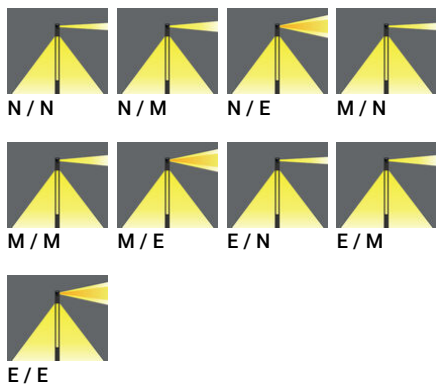

**VANCOUVER 17 (VA-20121)**

**Product description**

240x240 mm - 4070 mm - Decorative pattern type 1  
(Optic) - 1 projector (Optic 2nd) IP66 - RGBW

microPrim™

**Luminaire Structure**

- Die-cast aluminium housing
- Extruded aluminium column
- Pre-treated before powder coating ensuring high corrosion resistance
- Single cable entry
- One IP68 connector supplied with 0.3 m of 5x1.5 sqmm outdoor cable
- Stainless steel fasteners in grade 304 with zinc flake coating (ZFC)
- Durable silicone rubber gasket
- High-efficiency polycarbonate lens
- Clear toughened glass
- Integral control gear
- Maximum wind load resistance is 160 km/h
- Surge protection 10kV
- VANCOUVER luminaires with projectors on top and colder than 3000K CCT do not meet the IDA certification requirements

**Optic**

**Product colour**

**Special finishes upon request**

**VANCOUVER 17 (VA-20121)**

**Technical information**

<b>Material</b>	Aluminium
<b>Light source</b>	7 LED & 7 LED (Projector)
<b>Power</b>	66 W
<b>Lumen</b>	1642 - 2367 lm
<b>Efficacy</b>	25 - 36 lm/W
<b>Driver option</b>	Integral control gear
<b>Driver</b>	Constant current (CC)
<b>Input voltage</b>	220-240 V 50/60 Hz
<b>Optic</b>	N, M, E

<b>Optic value</b>	21°, 35°, 48°x26°
<b>Optic (2nd)</b>	N, M, E
<b>Optic (2nd) value</b>	21°, 35°, 48°x26°
<b>CCT / CRI</b>	RGBW30, RGBW40
<b>Dimming type</b>	DMX, DMX/RDM
<b>Product colours</b>	Black, Dark Grey, White, Matt Silver, Bronze, Concrete - Urban, Softscape - Urban, Stone - Urban, Corten - Urban, Oak - Woodland, Walnut - Woodland, Pine - Woodland
<b>Weight</b>	59.2 kg
<b>Operating temperature</b>	-20 °C to 40 °C
<b>EPA (m2)</b>	0.977