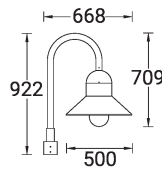

ATLANTIC 5 (AA-20166-2-1)

Technical information

Material	Aluminium
Light source	1 COB
Power	41 W
Lumen	3015 - 3174 lm
Efficacy	74 - 77 lm/W
Driver option	Integral control gear
Driver	Constant current (CC)
Input voltage	220-240 V 50/60 Hz

Optic	G
Optic value	134°
CCT / CRI	3000K CRI80, 4000K CRI80
Bug	B1-U3-G1
ULR	3%
ULOR	3%
CIE flux code n°3	92
Dimming type	On/Off, 1-10V, DALI

Product colours	Black, Dark Grey, White, Matt Silver, Bronze, Concrete - Urban, Softscape - Urban, Stone - Urban, Corten - Urban, Oak - Woodland, Walnut - Woodland, Pine - Woodland
Weight	8.6 kg
Operating temperature	-20 °C to 50 °C
EPA (m2)	0.156
Through wiring	Single cable entry
Lens / Reflector / Optic	Opal toughened glass diffuser
Variants (1-10V, DALI)	Compatible with EN/ IEC 60598-2-22: Suitable for emergency installations as central supply, non-maintained (Z0)

AA-20166-2-1