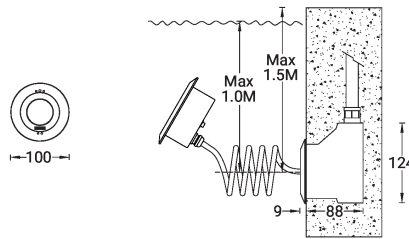

AQUA 1 (AQ-60001) (Version 1)

Technical information

Material	Stainless Steel
Light source	1 COB
Power	14 W
Lumen	881 - 1057 lm
Efficacy	63 - 76 lm/W
Driver option	Remote driver (included)
Driver	Constant current (CC)
Input voltage	700 mA, 18 VDC
Optic	M, W, VW, EW

Optic value	33°, 42°, 53°, 67°
CCT / CRI	3000K CRI80, 4000K CRI80
Bug	B1-U0-G0
ULR	<1%
ULOR	<1%
CIE flux code n°3	100, 99
Dimming type	On/Off, 1-10V
Product colours	Stainless Steel
Weight	1.1 kg

Operating temperature	-20 °C to 40 °C
Cable	One cable gland supplied with 2 m of 2x1.0 sqmm outdoor cable
Through wiring	Single cable entry
Lens / Reflector / Optic	Clear toughened glass
MacAdam Ellipse	3 SDCM
Lifetime L90B10 (hours)	> 60,500
Lifetime L80B10 (hours)	> 60,500
Lifetime L80B50 (hours)	> 60,500

AQ-60001