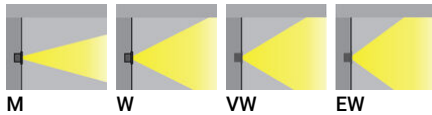

AQUA 1 (AQ-60001) (Version 1)**Product description**

Without remote box IP-rated - With remote driver /
recessing box - Constant current (CC) 700 mA

**Luminaire Structure**

- Stainless steel body in grade 316
- Single cable entry
- One cable gland supplied with 2 m of 2x1.0 sqmm outdoor cable
- Stainless steel fasteners in grade 316
- Durable silicone rubber gasket
- Clear toughened glass
- Remote driver (included)
- Remote box IP-rated is not included and is to be ordered separately for constant current (CC) products
- Recessing box in PVC is included
- Luminaire must be submerged when operational
- Maximum depth 2 m
- Outdoor cable needs to be ordered with a specific length

Optic**Product colour**

00 - Stainless Steel

AQUA 1 (AQ-60001) (Version 1)

Technical information

Material	Stainless Steel
Light source	1 COB
Power	14 W
Lumen	881 - 1057 lm
Efficacy	63 - 76 lm/W
Driver option	Remote driver (included)
Driver	Constant current (CC)
Input voltage	700 mA, 18 VDC
Optic	M, W, VW, EW

Optic value	33°, 42°, 53°, 67°
CCT / CRI	3000K CRI80, 4000K CRI80
Bug	B1-U0-G0
ULR	<1%
ULOR	<1%
CIE flux code n°3	100, 99
Dimming type	On/Off, 1-10V
Product colours	Stainless Steel
Weight	1.1 kg

Operating temperature	-20 °C to 40 °C
Cable	One cable gland supplied with 2 m of 2x1.0 sqmm outdoor cable
Through wiring	Single cable entry
Lens / Reflector / Optic	Clear toughened glass
MacAdam Ellipse	3 SDCM
Lifetime L90B10 (hours)	> 60,500
Lifetime L80B10 (hours)	> 60,500
Lifetime L80B50 (hours)	> 60,500