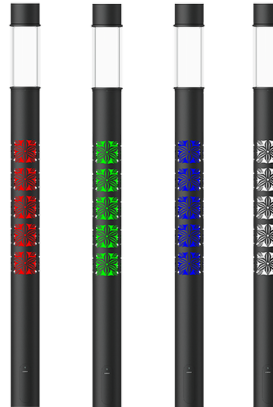

**ARIZONA 8 (AR-21162)**

**Product description**

Ø225 mm - Supplied with specific 3.675 m cylindrical, straight aluminium lighting poles with illuminated decorative graphic: APG130225-001-RGBW (45W - DMX/DMXRDM) - IP65 - IK07

microPrim™

**Luminaire Structure**

- Die-cast aluminium housing
- Extruded aluminium column
- Pre-treated before powder coating ensuring high corrosion resistance
- Single cable entry
- One IP68 connector supplied with 0.2 m of 3x1.0 sqmm outdoor cable
- Stainless steel fasteners in grade 304 with zinc flake coating (ZFC)
- Durable silicone rubber gasket
- High-efficiency optical reflector
- High-efficiency PMMA lens
- Integral control gear
- Maximum wind load resistance is 140 km/h
- Surge protection 10kV
- For ARIZONA 8, the luminaire and the lighting pole with illuminated decorative graphic are controlled separately. Upon request, they can be controlled together by the same protocol, either DMX or DALI.

**Optic**

**Product colour**

**Special finishes upon request**

**ARIZONA 8 (AR-21162)**

**Technical information**

<b>Material</b>	Aluminium
<b>Light source</b>	16 LED, 3 x 16 LED
<b>Power</b>	85 W
<b>Lumen</b>	2911 - 3519 lm
<b>Efficacy</b>	34 - 41 lm/W
<b>Driver option</b>	Integral control gear
<b>Driver</b>	Constant current (CC)
<b>Input voltage</b>	220-240 V 50/60 Hz

<b>Product colours</b>	Black, Dark Grey, White, Matt Silver, Bronze, Concrete - Urban, Softscape - Urban, Stone - Urban, Corten - Urban, Oak - Woodland, Walnut - Woodland, Pine - Woodland
<b>Weight</b>	84.8 kg
<b>Operating temperature</b>	-20 °C to 40 °C
<b>EPA (m2)</b>	0.827
<b>Cable</b>	One IP68 connector supplied with 0.2 m of 3x1.0 sqmm outdoor cable
<b>Through wiring</b>	Single cable entry
<b>Lens / Reflector / Optic</b>	High-efficiency optical reflector, High-efficiency PMMA lens