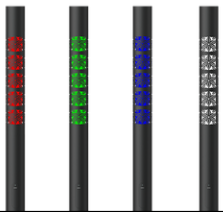

Pole (required)

Graphic 1 - RGBW - 45W - 3.675
m - Cylindrical, straight
aluminium lighting poles with
illuminated decorative graphic
for ARIZONA - DMX/DMXRDM
APG130225-001-RGBW