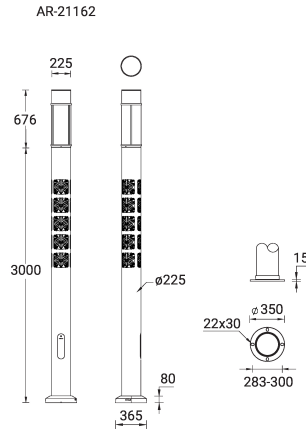

**ARIZONA 8 (AR-21162)**

**Product description**

Ø225 mm - Supplied with specific 3.675 m cylindrical, straight aluminium lighting poles with illuminated decorative graphic: APG130225-001-RGBW (45W - DMX/DMXRDM) - IP65 - IK07

microPrim™

**Luminaire Structure**

- Die-cast aluminium housing
- Extruded aluminium column
- Pre-treated before powder coating ensuring high corrosion resistance
- Single cable entry
- One IP68 connector supplied with 0.2 m of 3x1.0 sqmm outdoor cable
- Stainless steel fasteners in grade 304 with zinc flake coating (ZFC)
- Durable silicone rubber gasket
- High-efficiency optical reflector
- High-efficiency PMMA lens
- Integral control gear
- Maximum wind load resistance is 140 km/h
- Surge protection 10kV
- For ARIZONA 8, the luminaire and the lighting pole with illuminated decorative graphic are controlled separately. Upon request, they can be controlled together by the same protocol, either DMX or DALI.

**Optic**

**Product colour**

**Special finishes upon request**

**ARIZONA 8 (AR-21162)**

**Technical information**

<b>Material</b>	Aluminium
<b>Light source</b>	16 LED, 3 x 16 LED
<b>Power</b>	85 W
<b>Lumen</b>	2911 - 3519 lm
<b>Efficacy</b>	34 - 41 lm/W
<b>Driver option</b>	Integral control gear
<b>Driver</b>	Constant current (CC)
<b>Input voltage</b>	220-240 V 50/60 Hz

<b>Product colours</b>	Black, Dark Grey, White, Matt Silver, Bronze, Concrete - Urban, Softscape - Urban, Stone - Urban, Corten - Urban, Oak - Woodland, Walnut - Woodland, Pine - Woodland
<b>Weight</b>	84.8 kg
<b>Operating temperature</b>	-20 °C to 40 °C
<b>EPA (m2)</b>	0.827
<b>Cable</b>	One IP68 connector supplied with 0.2 m of 3x1.0 sqmm outdoor cable
<b>Through wiring</b>	Single cable entry
<b>Lens / Reflector / Optic</b>	High-efficiency optical reflector, High-efficiency PMMA lens