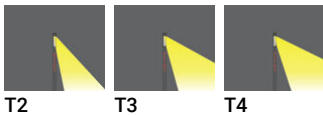

ARIZONA 8 (AR-21162)

Product description

Ø225 mm - Supplied with specific 3.675 m cylindrical, straight aluminium lighting poles with illuminated decorative graphic: APG130225-001-RGBW (45W - DMX/DMXRDM) - IP65 - IK07

microPrim™

Luminaire Structure

- Die-cast aluminium housing
- Extruded aluminium column
- Pre-treated before powder coating ensuring high corrosion resistance
- Single cable entry
- One IP68 connector supplied with 0.2 m of 3x1.0 sqmm outdoor cable
- Stainless steel fasteners in grade 304 with zinc flake coating (ZFC)
- Durable silicone rubber gasket
- High-efficiency optical reflector
- High-efficiency PMMA lens
- Integral control gear
- Maximum wind load resistance is 140 km/h
- Surge protection 10kV
- For ARIZONA 8, the luminaire and the lighting pole with illuminated decorative graphic are controlled separately. Upon request, they can be controlled together by the same protocol, either DMX or DALI.

Optic

Product colour

Special finishes upon request