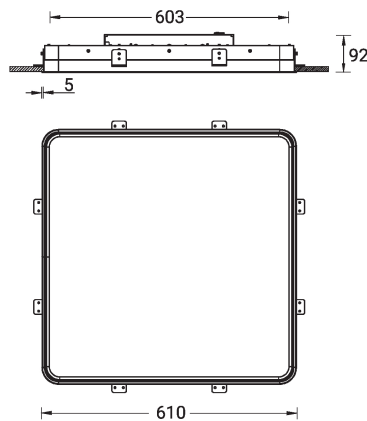

ARDEN 1 (ARD-80032)

Technical information

Material	Aluminium
Light source	672 LED
Power	73 W
Lumen	8704 - 9887 lm
Efficacy	119 - 135 lm/W
Driver option	Remote driver (included)
Driver	Constant current (CC)
Input voltage	220-240 V 50/60 Hz
Optic	O, P

Optic value	108°, 93°
CCT / CRI	3000K CRI80, 4000K CRI80
Bug	B3-U0-G1
ULR	<1%
ULOR	<1%
CIE flux code n°3	96, 97
Dimming type	On/Off, 1-10V, DALI
Product colours	Black, White, Matt Silver, Concrete - Urban, Softscape - Urban, Stone - Urban, Corten - Urban, Oak - Woodland, Walnut - Woodland, Pine - Woodland
Weight	6.6 kg

Operating temperature	-20 °C to 40 °C
Lens / Reflector / Optic	PMMA diffuser with Opal (UGR <19) and micro prismatic (UGR <13) options for better glare control
MacAdam Ellipse	3 SDCM
Lifetime L90B10 (hours)	> 23,000
Lifetime L80B10 (hours)	> 45,000
Lifetime L80B50 (hours)	> 50,000
Variants (On/Off, 1-10V, DALI)	Compatible with EN/ IEC 60598-2-22: Suitable for emergency installations as central supply, non-maintained (Z0)

ARD-80032