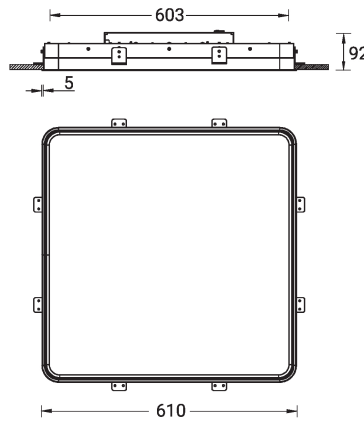

ARDEN 1 (ARD-80034)

Technical information

Material	Aluminium
Light source	2688 LED
Power	84 W
Lumen	2541 lm
Efficacy	30 lm/W
Driver option	Integral control gear

Driver	Constant current (CC)
Input voltage	220-240 V 50/60 Hz
Optic	O, P
Optic value	108°, 93°
CCT / CRI	RGBW40
Dimming type	Bluetooth

Product colours	Black, White, Matt Silver, Concrete - Urban, Softscape - Urban, Stone - Urban, Corten - Urban, Oak - Woodland, Walnut - Woodland, Pine - Woodland
Weight	6.6 kg
Operating temperature	-20 °C to 40 °C
Lens / Reflector / Optic	PMMA diffuser with Opal (UGR <19) and micro prismatic (UGR <13) options for better glare control
Variants (Bluetooth)	Compatible with EN/ IEC 60598-2-22: Suitable for emergency installations as central supply, non-maintained (Z0)

ARD-80034