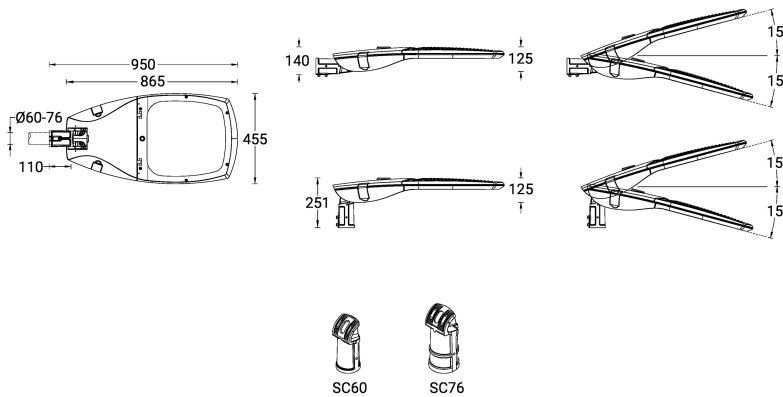

BILLUND 3 (BIU-90021)

Technical information

Material	Aluminium
Light source	96 LED
Power	138 W
Lumen	17570 - 22192 lm
Efficacy	127 - 161 lm/W
Driver option	Integral control gear
Driver	Constant current (CC)
Input voltage	220-240 V 50/60 Hz

Optic	T1, T2, T3, T4, T5
Optic value	138°x125°, 140°x63°, 133°x66°, 111°x65°, 92°x121°
CCT / CRI	2700K CRI70, 3000K CRI70, 4000K CRI70
Bug	B3-U0-G3, B4-U0-G1, B4-U0-G4
ULR	<1%
ULOR	<1%
CIE flux code n°3	100, 96, 97
Dimming type	On/Off, 1-10V, DALI

Product colours	Black, Dark Grey, White, Matt Silver, Bronze, Concrete - Urban, Softscape - Urban, Stone - Urban, Corten - Urban, Oak - Woodland, Walnut - Woodland, Pine - Woodland
Weight	14.3 kg
Operating temperature	-20 °C to 50 °C
EPA (m2)	0.087
Cable	One IP68 connector supplied with 0.3 m of 3x1.0 sqmm outdoor cable
Through wiring	Single cable entry
Lens / Reflector / Optic	Clear toughened glass, High-efficiency polycarbonate lens
Variants (On/Off, 1-10V, DALI)	Compatible with EN/ IEC 60598-2-22: Suitable for emergency installations as central supply, non-maintained (Z0)

BIU-90021