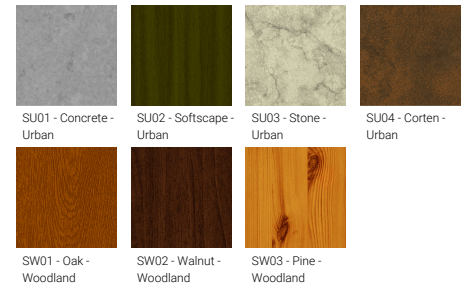

Special finishes upon request