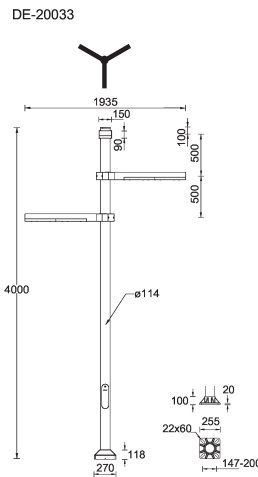

LIGHT LINEAR DENVER 4 (DE-20033)

Technical information

Material	Aluminium
Light source	3 x 48 LED
Power	312 W
Lumen	37449 - 40650 lm
Efficacy	120 - 130 lm/W
Driver option	Integral control gear
Driver	Constant current (CC)
Input voltage	220-240 V 50/60 Hz
Optic	T2, T3, T4, ME

Optic value	139°x47°, 132°x68°, 98°x73°, 134°x59°
CCT / CRI	3000K CRI80, 4000K CRI80
Bug	B3-U1-G3
ULR	<1%
ULOR	<1%
CIE flux code n°3	97, 98
Dimming type	On/Off, 1-10V, DALI
Product colours	Black, Dark Grey, White, Matt Silver, Bronze, Concrete - Urban, Softscape - Urban, Stone - Urban, Corten - Urban, Oak - Woodland, Walnut - Woodland, Pine - Woodland
Weight	48.0 kg

Operating temperature	-20 °C to 50 °C
EPA (m2)	0.188
Through wiring	Single cable entry
Lens / Reflector / Optic	Clear toughened glass, High-efficiency polycarbonate lens
MacAdam Ellipse	3 SDCM
Lifetime L90B10 (hours)	> 90,000
Lifetime L80B10 (hours)	> 90,000
Lifetime L80B50 (hours)	> 90,000
Variants (On/Off, 1-10V, DALI)	Compatible with EN/ IEC 60598-2-22: Suitable for emergency installations as central supply, non-maintained (Z0)