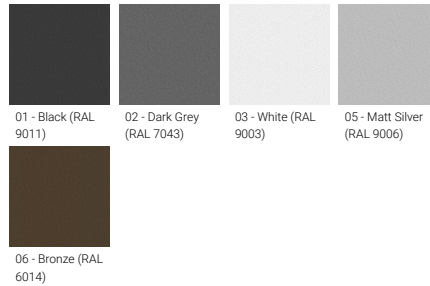

**LIGHT LINEAR DENVER 4 (DE-20033)**

**Product description**

3 sides with step - Supplied with specific 4 m cylindrical, straight aluminium pole: APD340114-DE4

**Luminaire Structure**

- Die-cast aluminium housing
- Extruded aluminium column
- Pre-treated before powder coating ensuring high corrosion resistance
- Single cable entry
- Stainless steel fasteners in grade 304 with zinc flake coating (ZFC)
- Durable silicone rubber gasket
- Clear toughened glass
- High-efficiency polycarbonate lens
- Integral control gear
- Maximum wind load resistance is 100 km/h
- Surge protection 10kV

**Optic**

T2      T3      T4

**Product colour**

01 - Black (RAL 9011)    02 - Dark Grey (RAL 7043)    03 - White (RAL 9003)    05 - Matt Silver (RAL 9006)  
06 - Bronze (RAL 6014)

**Special finishes upon request**

<b>Optic value</b>	139°x47°, 132°x68°, 98°x73°, 134°x59°
<b>CCT / CRI</b>	3000K CRI80, 4000K CRI80
<b>Bug</b>	B3-U1-G3
<b>ULR</b>	<1%
<b>ULOR</b>	<1%
<b>CIE flux code n°3</b>	97, 98
<b>Dimming type</b>	On/Off, 1-10V, DALI
<b>Product colours</b>	Black, Dark Grey, White, Matt Silver, Bronze, Concrete - Urban, Softscape - Urban, Stone - Urban, Corten - Urban, Oak - Woodland, Walnut - Woodland, Pine - Woodland
<b>Weight</b>	48.0 kg