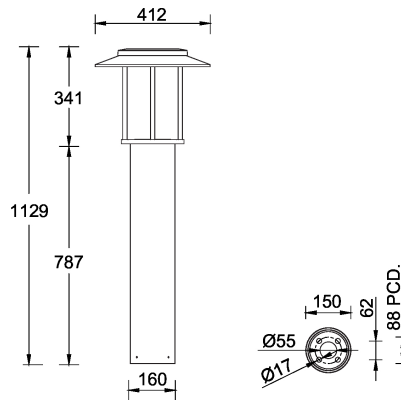

FORREY 1 (FOR-10011)

Technical information

Material	Aluminium
Light source	1 COB
Power	48 W
Lumen	4012 - 4755 lm
Efficacy	84 - 99 lm/W
Driver option	Integral control gear
Driver	Constant current (CC)
Input voltage	220-240 V 50/60 Hz
Optic	T2, T3, T4, T5

Optic value	137°x101°, 132°x106°, 131°x116°, 74°
CCT / CRI	3000K CRI80, 4000K CRI80
Bug	B2-U0-G1, B2-U0-G2, B3-U0-G1
ULR	<1%
ULOR	<1%
CIE flux code n°3	95, 96, 97
Dimming type	On/Off, 1-10V, DALI
Product colours	Black, Dark Grey, White, Matt Silver, Bronze, Concrete - Urban, Softscape - Urban, Stone - Urban, Corten - Urban, Oak - Woodland, Walnut - Woodland, Pine - Woodland
Weight	10.5 kg

Operating temperature	-20 °C to 40 °C
Cable	One IP68 connector supplied with 0.2 m of 3x1.0 sqmm outdoor cable
Through wiring	Single cable entry
Lens / Reflector / Optic	White coated aluminium reflector on the top of luminaire, High-efficiency PMMA lens
MacAdam Ellipse	3 SDCM
Lifetime L90B10 (hours)	> 50,700
Lifetime L80B10 (hours)	> 63,500
Lifetime L80B50 (hours)	> 63,500
Variants (1-10V, DALI)	Compatible with EN/ IEC 60598-2-22: Suitable for emergency installations as central supply, non-maintained (Z0)

FOR-10011