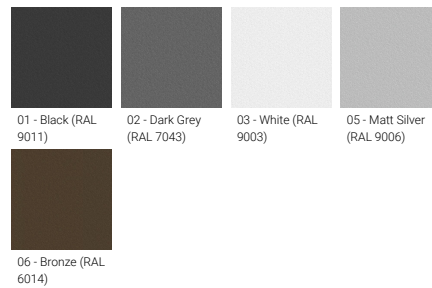

FORREY 1 (FOR-10011)

Product description

Ø160 - 1129 mm - With shade

Luminaire Structure

- Die-cast aluminium housing and frame
- Extruded aluminium column
- Pre-treated before powder coating ensuring high corrosion resistance
- Models with shade will have colour white coating at inside of shade luminaire and outside surface coating according to colour of luminaire
- Single cable entry
- One IP68 connector supplied with 0.2 m of 3x1.0 sqmm outdoor cable
- Stainless steel fasteners in grade 304 with zinc flake coating (ZFC)
- Durable silicone rubber gasket
- White coated aluminium reflector on the top of luminaire
- High-efficiency PMMA lens
- Integral control gear
- FORREY luminaires with opal lens and colder than 3000K CCT do not meet the IDA certification requirements

Optic

Product colour

Special finishes upon request

FORREY 1 (FOR-10011)

Technical information

Material	Aluminium
Light source	1 COB
Power	48 W
Lumen	4012 - 4755 lm
Efficacy	84 - 99 lm/W
Driver option	Integral control gear
Driver	Constant current (CC)
Input voltage	220-240 V 50/60 Hz
Optic	T2, T3, T4, T5

Optic value	137°x101°, 132°x106°, 131°x116°, 74°
CCT / CRI	3000K CRI80, 4000K CRI80
Bug	B2-U0-G1, B2-U0-G2, B3-U0-G1
ULR	<1%
ULOR	<1%
CIE flux code n°3	95, 96, 97
Dimming type	On/Off, 1-10V, DALI
Product colours	Black, Dark Grey, White, Matt Silver, Bronze, Concrete - Urban, Softscape - Urban, Stone - Urban, Corten - Urban, Oak - Woodland, Walnut - Woodland, Pine - Woodland
Weight	10.5 kg