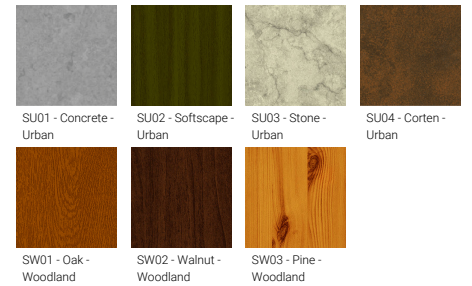

**Optic**

**Product colour**

**Special finishes upon request**

**HARRIER 3 (HA-60295-A)**

**Technical information**

<b>Material</b>	Aluminium	<b>Optic value</b>	95°, 84°	<b>Cable</b>	One cable gland supplied with 1 m of 3x1.0 sqmm outdoor cable	
<b>Light source</b>	12 LED	<b>CCT / CRI</b>	3000K CRI80, 4000K CRI80	<b>Through wiring</b>	Single cable entry, through wiring upon request	
<b>Power</b>	6 W	<b>Bug</b>	B0-U3-G0	<b>Lens / Reflector / Optic</b>	Clear toughened glass, Frosted toughened glass, High-efficiency PMMA lens	
<b>Lumen</b>	308 - 410 lm	<b>ULR</b>	100%	<b>MacAdam Ellipse</b>	3 SDCM	
<b>Efficacy</b>	51 - 68 lm/W	<b>ULOR</b>	100%	<b>Lifetime L90B10 (hours)</b>	> 23,000	
<b>Driver option</b>	Integral control gear	<b>Dimming type</b>	On/Off, 1-10V, DALI	<b>Lifetime L80B10 (hours)</b>	> 45,000	
<b>Driver</b>	Constant current (CC)	<b>Product colours</b>	Black, Dark Grey, White, Matt Silver, Bronze, Concrete - Urban, Softscape - Urban, Stone - Urban, Corten - Urban, Oak - Woodland, Walnut - Woodland, Pine - Woodland	<b>Lifetime L80B50 (hours)</b>	> 50,000	
<b>Input voltage</b>	220-240 V 50/60 Hz			<b>Variants (On/Off, 1-10V, DALI)</b>	Compatible with EN/ IEC 60598-2-22: Suitable for emergency installations as central supply, non-maintained (Z0)	
<b>Optic</b>	C, F			<b>Weight</b>	2.1 kg	
		<b>Operating temperature</b>	-20 °C to 50 °C			