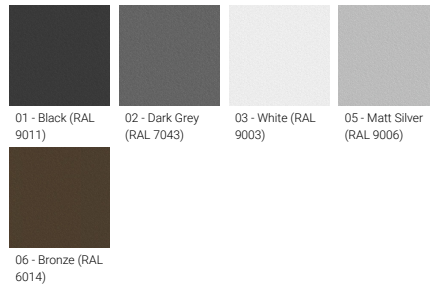

**Optic**

**Product colour**

**Special finishes upon request**

**HARRIER 3 (HA-60295-A)**

**Technical information**

<b>Material</b>	Aluminium	<b>Optic value</b>	95°, 84°	<b>Cable</b>	One cable gland supplied with 1 m of 3x1.0 sqmm outdoor cable	
<b>Light source</b>	12 LED	<b>CCT / CRI</b>	3000K CRI80, 4000K CRI80	<b>Through wiring</b>	Single cable entry, through wiring upon request	
<b>Power</b>	6 W	<b>Bug</b>	B0-U3-G0	<b>Lens / Reflector / Optic</b>	Clear toughened glass, Frosted toughened glass, High-efficiency PMMA lens	
<b>Lumen</b>	308 - 410 lm	<b>ULR</b>	100%	<b>MacAdam Ellipse</b>	3 SDCM	
<b>Efficacy</b>	51 - 68 lm/W	<b>ULOR</b>	100%	<b>Lifetime L90B10 (hours)</b>	> 23,000	
<b>Driver option</b>	Integral control gear	<b>Dimming type</b>	On/Off, 1-10V, DALI	<b>Lifetime L80B10 (hours)</b>	> 45,000	
<b>Driver</b>	Constant current (CC)	<b>Product colours</b>	Black, Dark Grey, White, Matt Silver, Bronze, Concrete - Urban, Softscape - Urban, Stone - Urban, Corten - Urban, Oak - Woodland, Walnut - Woodland, Pine - Woodland	<b>Lifetime L80B50 (hours)</b>	> 50,000	
<b>Input voltage</b>	220-240 V 50/60 Hz			<b>Variants (On/Off, 1-10V, DALI)</b>	Compatible with EN/ IEC 60598-2-22: Suitable for emergency installations as central supply, non-maintained (Z0)	
<b>Optic</b>	C, F			<b>Weight</b>	2.1 kg	
		<b>Operating temperature</b>	-20 °C to 50 °C			