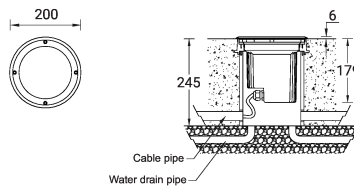

HARRIER 3 (HA-60295-A)

Technical information

Material	Aluminium	Optic value	95°, 84°	Cable	One cable gland supplied with 1 m of 3x1.0 sqmm outdoor cable		
Light source	12 LED	CCT / CRI	3000K CRI80, 4000K CRI80	Through wiring	Single cable entry, through wiring upon request		
Power	6 W	Bug	B0-U3-G0	Lens / Reflector / Optic	Clear toughened glass, Frosted toughened glass, High-efficiency PMMA lens		
Lumen	308 - 410 lm	ULR	100%	MacAdam Ellipse	3 SDCM		
Efficacy	51 - 68 lm/W	ULOR	100%	Lifetime L90B10 (hours)	> 23,000		
Driver option	Integral control gear	Dimming type	On/Off, 1-10V, DALI	Lifetime L80B10 (hours)	> 45,000		
Driver	Constant current (CC)	Product colours	Black, Dark Grey, White, Matt Silver, Bronze, Concrete - Urban, Softscape - Urban, Stone - Urban, Corten - Urban, Oak - Woodland, Walnut - Woodland, Pine - Woodland	Lifetime L80B50 (hours)	> 50,000		
Input voltage	220-240 V 50/60 Hz			Variants (On/Off, 1-10V, DALI)	Compatible with EN/ IEC 60598-2-22: Suitable for emergency installations as central supply, non-maintained (Z0)		
Optic	C, F			Weight	2.1 kg		
		Operating temperature	-20 °C to 50 °C				

HA-60295-A