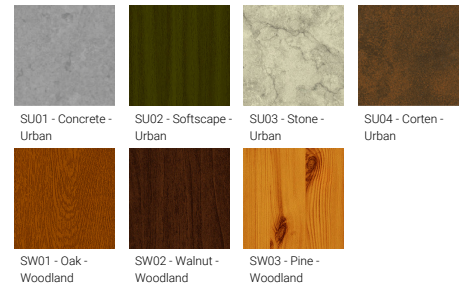

- Anodised, high-purity aluminium reflector
- Integral control gear

**Optic**

G

**Product colour**

**Special finishes upon request**

**LIGHTSOFT 1 (LH-10655)**

**Technical information**

<b>Material</b>	Aluminium
<b>Light source</b>	12 LED
<b>Power</b>	27 W
<b>Lumen</b>	1114 - 1222 lm
<b>Efficacy</b>	41 - 45 lm/W
<b>Driver option</b>	Integral control gear
<b>Driver</b>	Constant current (CC)
<b>Input voltage</b>	220-240 V 50/60 Hz