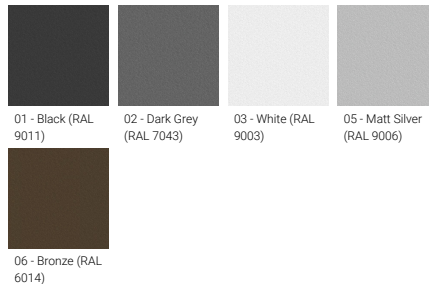

- Anodised, high-purity aluminium reflector
- Integral control gear

**Optic**

G

**Product colour**

**Special finishes upon request**

**LIGHTSOFT 1 (LH-10655)**

**Technical information**

<b>Material</b>	Aluminium
<b>Light source</b>	12 LED
<b>Power</b>	27 W
<b>Lumen</b>	1114 - 1222 lm
<b>Efficacy</b>	41 - 45 lm/W
<b>Driver option</b>	Integral control gear
<b>Driver</b>	Constant current (CC)
<b>Input voltage</b>	220-240 V 50/60 Hz