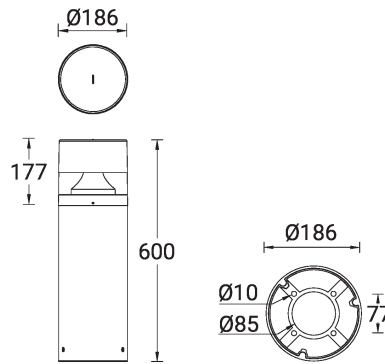

LIGHTSOFT 1 (LH-10655)

Technical information

Material	Aluminium
Light source	12 LED
Power	27 W
Lumen	1114 - 1222 lm
Efficacy	41 - 45 lm/W
Driver option	Integral control gear
Driver	Constant current (CC)
Input voltage	220-240 V 50/60 Hz

Optic	G
Optic value	124°
CCT / CRI	2700K CRI80, 3000K CRI80, 4000K CRI80
Bug	B1-U2-G1, B1-U3-G1
ULR	<1%
ULOR	<1%
CIE flux code n°3	75
Dimming type	On/Off, 1-10V, DALI

Product colours	Black, Dark Grey, White, Matt Silver, Bronze, Concrete - Urban, Softscape - Urban, Stone - Urban, Corten - Urban, Oak - Woodland, Walnut - Woodland, Pine - Woodland
Weight	6.1 kg
Operating temperature	-20 °C to 40 °C
Cable	One IP68 connector supplied with 0.2 m of 3x1.0 sqmm outdoor cable
Through wiring	Single cable entry
Lens / Reflector / Optic	Clear UV-stabilised polycarbonate diffuser, Anodised, high-purity aluminium reflector
Variants (1-10V)	Compatible with EN/ IEC 60598-2-22: Suitable for emergency installations as central supply, non-maintained (Z0)

LH-10655