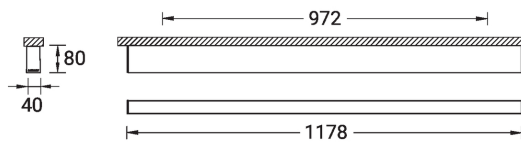

NYBRO 5 (NYB-80421)

Technical information

Material	Aluminium
Light source	144 LED
Power	19 W
Lumen	1486 - 1800 lm
Efficacy	78 - 95 lm/W
Driver option	Integral control gear
Driver	Constant current (CC)

Input voltage	220-240 V 50/60 Hz
Optic	O, P
Optic value	Opal, Micro-prismatic
CCT / CRI	3000K CRI80, 4000K CRI80
Dimming type	On/Off, 1-10V, DALI
Product colours	Black, White, Matt Silver, Concrete - Urban, Softscape - Urban, Stone - Urban, Corten - Urban, Oak - Woodland, Walnut - Woodland, Pine - Woodland
Weight	2.7 kg

Operating temperature	-20 °C to 40 °C
MacAdam Ellipse	3 SDCM
Lifetime L90B10 (hours)	> 23,000
Lifetime L80B10 (hours)	> 45,000
Lifetime L80B50 (hours)	> 50,000
Variants (1-10V, DALI)	Compatible with EN/ IEC 60598-2-22: Suitable for emergency installations as central supply, non- maintained (Z0)

NYB-80421