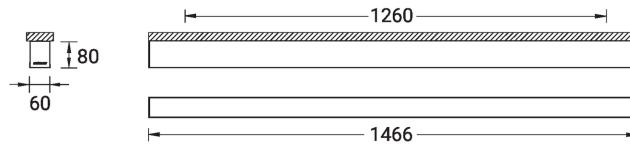

NYBRO 6 (NYB-80633)

Technical information

Material	Aluminium
Light source	180 LED
Power	46 W
Lumen	4193 - 5269 lm
Efficacy	91 - 115 lm/W
Driver option	Integral control gear
Driver	Constant current (CC)

Input voltage	220-240 V 50/60 Hz
Optic	O, P
Optic value	Opal, Micro-prismatic
CCT / CRI	3000K CRI80, 4000K CRI80
Dimming type	On/Off, 1-10V, DALI
Product colours	Black, White, Matt Silver, Concrete - Urban, Softscape - Urban, Stone - Urban, Corten - Urban, Oak - Woodland, Walnut - Woodland, Pine - Woodland
Weight	4.4 kg

Operating temperature	-20 °C to 40 °C
MacAdam Ellipse	3 SDCM
Lifetime L90B10 (hours)	> 23,000
Lifetime L80B10 (hours)	> 45,000
Lifetime L80B50 (hours)	> 50,000
Variants (On/Off, 1-10V, DALI)	Compatible with EN/ IEC 60598-2-22: Suitable for emergency installations as central supply, non-maintained (Z0)

NYB-80633