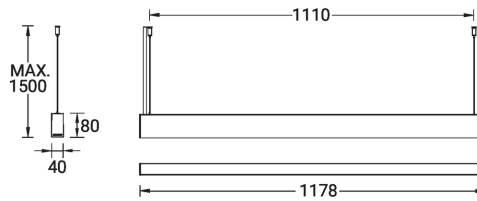

NYBRO 9 (NYB-90021)

Technical information

Material	Aluminium
Light source	144 LED
Power	19 W
Lumen	1486 - 1800 lm
Efficacy	78 - 95 lm/W
Driver option	Integral control gear
Driver	Constant current (CC)

Input voltage	220-240 V 50/60 Hz
Optic	O, P
Optic value	Opal, Micro-prismatic
CCT / CRI	3000K CRI80, 4000K CRI80
Dimming type	On/Off, 1-10V, DALI
Product colours	Black, White, Matt Silver, Concrete - Urban, Softscape - Urban, Stone - Urban, Corten - Urban, Oak - Woodland, Walnut - Woodland, Pine - Woodland
Weight	2.7 kg

Operating temperature	-20 °C to 40 °C
MacAdam Ellipse	3 SDCM
Lifetime L90B10 (hours)	> 23,000
Lifetime L80B10 (hours)	> 45,000
Lifetime L80B50 (hours)	> 50,000
Variants (1-10V, DALI)	Compatible with EN/ IEC 60598-2-22: Suitable for emergency installations as central supply, non- maintained (Z0)

NYB-90021