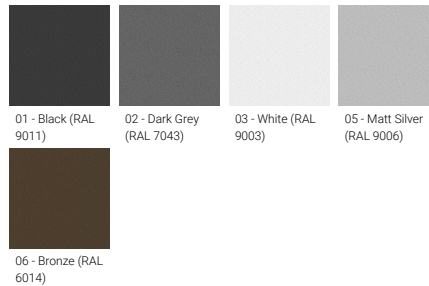

**Optic**

**Product colour**

**Special finishes upon request**

**ODESSA 14 (OD-50164)**

**Technical information**

<b>Material</b>	Aluminium
<b>Light source</b>	7 LED
<b>Power</b>	45 W
<b>Lumen</b>	1370 - 1669 lm
<b>Efficacy</b>	30 - 37 lm/W
<b>Driver option</b>	Integral control gear
<b>Driver</b>	Constant current (CC)
<b>Input voltage</b>	220-240 V 50/60 Hz

<b>Optic</b>	N, M, E
<b>Optic value</b>	20°, 34°, 24° x 49°
<b>CCT / CRI</b>	RGBW30, RGBW40
<b>Dimming type</b>	DMX, DMX/RDM
<b>Product colours</b>	Black, Dark Grey, White, Matt Silver, Bronze, Concrete - Urban, Softscape - Urban, Stone - Urban, Corten - Urban, Oak - Woodland, Walnut - Woodland, Pine - Woodland
<b>Weight</b>	6.0 kg
<b>Operating temperature</b>	-20 °C to 40 °C
<b>EPA (m2)</b>	0.049