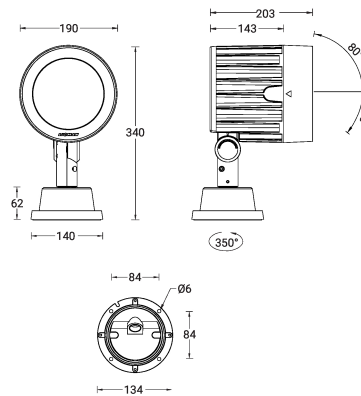

ODESSA 14 (OD-50164)

Technical information

Material	Aluminium
Light source	7 LED
Power	45 W
Lumen	1370 - 1669 lm
Efficacy	30 - 37 lm/W
Driver option	Integral control gear
Driver	Constant current (CC)
Input voltage	220-240 V 50/60 Hz

Optic	N, M, E
Optic value	20°, 34°, 24° x 49°
CCT / CRI	RGBW30, RGBW40
Dimming type	DMX, DMX/RDM
Product colours	Black, Dark Grey, White, Matt Silver, Bronze, Concrete - Urban, Softscape - Urban, Stone - Urban, Corten - Urban, Oak - Woodland, Walnut - Woodland, Pine - Woodland
Weight	6.0 kg
Operating temperature	-20 °C to 40 °C
EPA (m2)	0.049

Through wiring	Single cable entry
Lens / Reflector / Optic	High-efficiency PMMA lens, Clear toughened glass
MacAdam Ellipse	7 SDCM
Lifetime L90B10 (hours)	> 15,000
Lifetime L80B10 (hours)	> 31,000
Lifetime L80B50 (hours)	> 34,000
Variants (DMX, DMX/RDM)	Compatible with EN/ IEC 60598-2-22: Suitable for emergency installations as central supply, non-maintained (Z0)

OD-50164