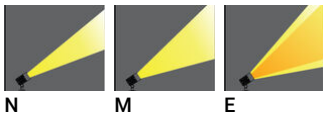

**ODESSA 14 (OD-50164)**

**Product description**

Large - RGBW - IP66

microPrim™

**Luminaire Structure**

- Die-cast aluminium housing
- Pre-treated before powder coating ensuring high corrosion resistance
- Adjustable: Tilt 80° (Up) & 40° (Down), Rotation 350°
- Single cable entry
- Stainless steel fasteners in grade 304 with zinc flake coating (ZFC)
- Durable silicone rubber gasket
- High-efficiency PMMA lens
- Clear toughened glass
- Integral control gear

**Optic**

**Product colour**

**Special finishes upon request**

**ODESSA 14 (OD-50164)**

**Technical information**

<b>Material</b>	Aluminium
<b>Light source</b>	7 LED
<b>Power</b>	45 W
<b>Lumen</b>	1370 - 1669 lm
<b>Efficacy</b>	30 - 37 lm/W
<b>Driver option</b>	Integral control gear
<b>Driver</b>	Constant current (CC)
<b>Input voltage</b>	220-240 V 50/60 Hz

<b>Optic</b>	N, M, E
<b>Optic value</b>	20°, 34°, 24° x 49°
<b>CCT / CRI</b>	RGBW30, RGBW40
<b>Dimming type</b>	DMX, DMX/RDM
<b>Product colours</b>	Black, Dark Grey, White, Matt Silver, Bronze, Concrete - Urban, Softscape - Urban, Stone - Urban, Corten - Urban, Oak - Woodland, Walnut - Woodland, Pine - Woodland
<b>Weight</b>	6.0 kg
<b>Operating temperature</b>	-20 °C to 40 °C
<b>EPA (m2)</b>	0.049