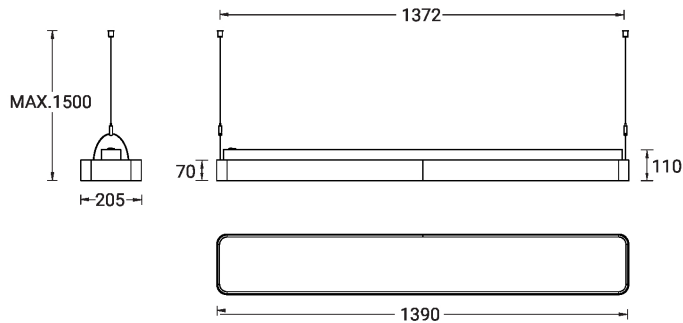

PITTSFIELD 4 (PIT-90021)

Technical information

Material	Aluminium
Light source	576 LED
Power	35 W
Lumen	3605 - 4299 lm
Efficacy	103 - 123 lm/W
Driver option	Integral control gear
Driver	Constant current (CC)

Input voltage	220-240 V 50/60 Hz
Optic	O, P
Optic value	Opal, Micro-prismatic
CCT / CRI	3000K CRI80, 4000K CRI80
Dimming type	On/Off, 1-10V, DALI
Product colours	Black, White, Matt Silver, Concrete - Urban, Softscape - Urban, Stone - Urban, Corten - Urban, Oak - Woodland, Walnut - Woodland, Pine - Woodland
Weight	5.9 kg

Operating temperature	-20 °C to 40 °C
MacAdam Ellipse	3 SDCM
Lifetime L90B10 (hours)	> 23,000
Lifetime L80B10 (hours)	> 45,000
Lifetime L80B50 (hours)	> 50,000
Variants (On/Off, 1-10V, DALI)	Compatible with EN/ IEC 60598-2-22: Suitable for emergency installations as central supply, non-maintained (Z0)

PIT-90021