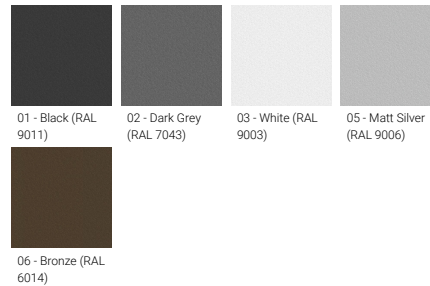

**VANCOUVER 7 (VA-20043)**

**Product description**

240x240 mm - 4810 mm - Decorative pattern type 3  
(Optic) - 3 projectors (Optic 2nd) IP65

microPrim™

**Luminaire Structure**

- Die-cast aluminium housing
- Extruded aluminium column
- Pre-treated before powder coating ensuring high corrosion resistance
- Single cable entry
- One IP68 connector supplied with 0.3 m of 3x1.0 sqmm outdoor cable
- Stainless steel fasteners in grade 304 with zinc flake coating (ZFC)
- Durable silicone rubber gasket
- High-efficiency optical reflector
- Clear toughened glass
- Integral control gear
- Maximum wind load resistance is 160 km/h
- Surge protection 10kV
- VANCOUVER luminaires with projectors on top and colder than 3000K CCT do not meet the IDA certification requirements

**Optic**

**Product colour**

**Special finishes upon request**

**VANCOUVER 7 (VA-20043)**

**Technical information**

<b>Material</b>	Aluminium
<b>Light source</b>	1 COB & 3 x 1 COB (Projectors)
<b>Power</b>	103 W
<b>Lumen</b>	6519 - 6734 lm
<b>Efficacy</b>	63 - 65 lm/W
<b>Driver option</b>	Integral control gear
<b>Driver</b>	Constant current (CC)
<b>Input voltage</b>	220-240 V 50/60 Hz
<b>Optic</b>	G
<b>Optic value</b>	56°

<b>Optic (2nd)</b>	M, W, VW
<b>Optic (2nd) value</b>	23°, 32°, 43°
<b>CCT / CRI</b>	3000K CRI80, 4000K CRI80
<b>Bug</b>	B2-U0-G0
<b>ULR</b>	1%
<b>ULOR</b>	1%
<b>CIE flux code n°3</b>	99
<b>Dimming type</b>	On/Off, 1-10V, DALI
<b>Product colours</b>	Black, Dark Grey, White, Matt Silver, Bronze, Concrete - Urban, Softscape - Urban, Stone - Urban, Corten - Urban, Oak - Woodland, Walnut - Woodland, Pine - Woodland
<b>Weight</b>	60.8 kg