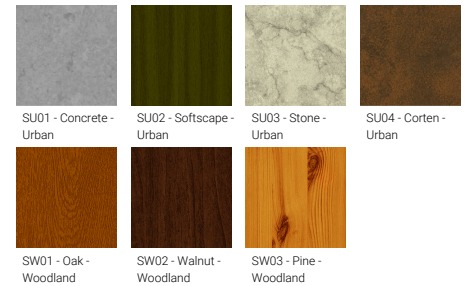

**VANCOUVER 7 (VA-20043)**

**Product description**

240x240 mm - 4810 mm - Decorative pattern type 3  
(Optic) - 3 projectors (Optic 2nd) IP65

microPrim™

**Luminaire Structure**

- Die-cast aluminium housing
- Extruded aluminium column
- Pre-treated before powder coating ensuring high corrosion resistance
- Single cable entry
- One IP68 connector supplied with 0.3 m of 3x1.0 sqmm outdoor cable
- Stainless steel fasteners in grade 304 with zinc flake coating (ZFC)
- Durable silicone rubber gasket
- High-efficiency optical reflector
- Clear toughened glass
- Integral control gear
- Maximum wind load resistance is 160 km/h
- Surge protection 10kV
- VANCOUVER luminaires with projectors on top and colder than 3000K CCT do not meet the IDA certification requirements

**Optic**

**Product colour**

**Special finishes upon request**

**VANCOUVER 7 (VA-20043)**

**Technical information**

<b>Material</b>	Aluminium
<b>Light source</b>	1 COB & 3 x 1 COB (Projectors)
<b>Power</b>	103 W
<b>Lumen</b>	6519 - 6734 lm
<b>Efficacy</b>	63 - 65 lm/W
<b>Driver option</b>	Integral control gear
<b>Driver</b>	Constant current (CC)
<b>Input voltage</b>	220-240 V 50/60 Hz
<b>Optic</b>	G
<b>Optic value</b>	56°

<b>Optic (2nd)</b>	M, W, VW
<b>Optic (2nd) value</b>	23°, 32°, 43°
<b>CCT / CRI</b>	3000K CRI80, 4000K CRI80
<b>Bug</b>	B2-U0-G0
<b>ULR</b>	1%
<b>ULOR</b>	1%
<b>CIE flux code n°3</b>	99
<b>Dimming type</b>	On/Off, 1-10V, DALI
<b>Product colours</b>	Black, Dark Grey, White, Matt Silver, Bronze, Concrete - Urban, Softscape - Urban, Stone - Urban, Corten - Urban, Oak - Woodland, Walnut - Woodland, Pine - Woodland
<b>Weight</b>	60.8 kg