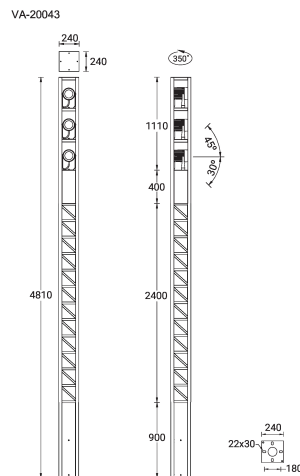

**VANCOUVER 7 (VA-20043)**

**Product description**

240x240 mm - 4810 mm - Decorative pattern type 3  
(Optic) - 3 projectors (Optic 2nd) IP65

microPrim™

**Luminaire Structure**

- Die-cast aluminium housing
- Extruded aluminium column
- Pre-treated before powder coating ensuring high corrosion resistance
- Single cable entry
- One IP68 connector supplied with 0.3 m of 3x1.0 sqmm outdoor cable
- Stainless steel fasteners in grade 304 with zinc flake coating (ZFC)
- Durable silicone rubber gasket
- High-efficiency optical reflector
- Clear toughened glass
- Integral control gear
- Maximum wind load resistance is 160 km/h
- Surge protection 10kV
- VANCOUVER luminaires with projectors on top and colder than 3000K CCT do not meet the IDA certification requirements

**Optic**

**Product colour**

**Special finishes upon request**

**VANCOUVER 7 (VA-20043)**

**Technical information**

<b>Material</b>	Aluminium
<b>Light source</b>	1 COB & 3 x 1 COB (Projectors)
<b>Power</b>	103 W
<b>Lumen</b>	6519 - 6734 lm
<b>Efficacy</b>	63 - 65 lm/W
<b>Driver option</b>	Integral control gear
<b>Driver</b>	Constant current (CC)
<b>Input voltage</b>	220-240 V 50/60 Hz
<b>Optic</b>	G
<b>Optic value</b>	56°

<b>Operating temperature</b>	-20 °C to 40 °C
<b>EPA (m2)</b>	1.154
<b>Cable</b>	One IP68 connector supplied with 0.3 m of 3x1.0 sqmm outdoor cable
<b>Through wiring</b>	Single cable entry
<b>Lens / Reflector / Optic</b>	High-efficiency optical reflector, Clear toughened glass
<b>MacAdam Ellipse</b>	3 SDCM
<b>Lifetime L90B10 (hours)</b>	> 50,700
<b>Lifetime L80B10 (hours)</b>	> 63,500
<b>Lifetime L80B50 (hours)</b>	> 63,500
<b>Variants (On/Off, 1-10V, DALI)</b>	Compatible with EN/ IEC 60598-2-22: Suitable for emergency installations as central supply, non-maintained (Z0)