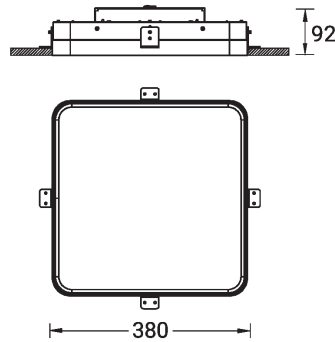

ARDEN 2 (ARD-80112)

Technical information

Material	Aluminium
Light source	288 LED
Power	38 W
Lumen	4036 - 4500 lm
Efficacy	106 - 118 lm/W
Driver option	Integral control gear
Driver	Constant current (CC)
Input voltage	220-240 V 50/60 Hz
Optic	O, P

Optic value	108°, 93°
CCT / CRI	3000K CRI80, 4000K CRI80
Bug	B2-U0-G1
ULR	<1%
ULOR	<1%
CIE flux code n°3	96, 97
Dimming type	On/Off, 1-10V, DALI
Product colours	Black, White, Matt Silver, Concrete - Urban, Softscape - Urban, Stone - Urban, Corten - Urban, Oak - Woodland, Walnut - Woodland, Pine - Woodland
Weight	3.3 kg

Operating temperature	-20 °C to 40 °C
Lens / Reflector / Optic	PMMA diffuser with Opal (UGR <19) and micro prismatic (UGR <13) options for better glare control
MacAdam Ellipse	3 SDCM
Lifetime L90B10 (hours)	> 23,000
Lifetime L80B10 (hours)	> 45,000
Lifetime L80B50 (hours)	> 50,000
Variants (1-10V, DALI)	Compatible with EN/ IEC 60598-2-22: Suitable for emergency installations as central supply, non-maintained (ZO)

ARD-80112