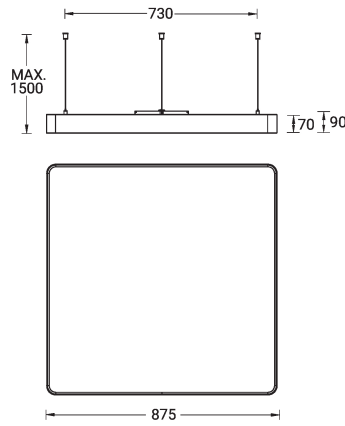

ARDEN 4 (ARD-90044)

Technical information

Material	Aluminium
Light source	6048 LED
Power	189 W
Lumen	5716 lm
Efficacy	30 lm/W
Driver option	Integral control gear

Driver	Constant current (CC)
Input voltage	220-240 V 50/60 Hz
Optic	O, P
Optic value	108°, 93°
CCT / CRI	RGBW40
Dimming type	Bluetooth

Product colours	Black, White, Matt Silver, Concrete - Urban, Softscape - Urban, Stone - Urban, Corten - Urban, Oak - Woodland, Walnut - Woodland, Pine - Woodland
Weight	12.1 kg
Operating temperature	-20 °C to 40 °C
Lens / Reflector / Optic	PMMA diffuser with Opal (UGR <19) and micro prismatic (UGR <13) options for better glare control
Variants (Bluetooth)	Compatible with EN/ IEC 60598-2-22: Suitable for emergency installations as central supply, non-maintained (Z0)

ARD-90044