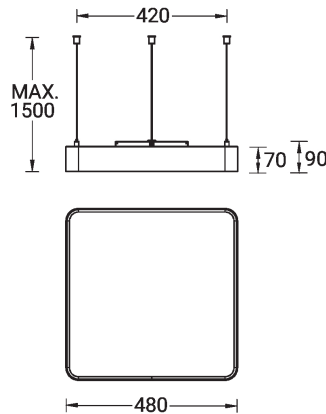

ARDEN 4 (ARD-90121)

Technical information

Material	Aluminium
Light source	480 & 192 LED
Power	66 W
Lumen	7995 - 8833 lm
Driver option	Remote driver (included)
Driver	Constant current (CC)
Input voltage	220-240 V 50/60 Hz
Optic	O, P
Optic value	108°, 93°

Optic (2nd)	O
Optic (2nd) value	105°
CCT / CRI	3000K CRI80, 4000K CRI80
Bug	B2-U0-G1
ULR	<1%
ULOR	<1%
CIE flux code n°3	96, 97
Dimming type	On/Off, 1-10V, DALI
Product colours	Black, White, Matt Silver, Concrete - Urban, Softscape - Urban, Stone - Urban, Corten - Urban, Oak - Woodland, Walnut - Woodland, Pine - Woodland

Weight	5.0 kg
Operating temperature	-20 °C to 40 °C
Lens / Reflector / Optic	PMMA diffuser with Opal (UGR <19) and micro prismatic (UGR <13) options for better glare control
MacAdam Ellipse	3 SDCM
Lifetime L90B10 (hours)	> 23,000
Lifetime L80B10 (hours)	> 45,000
Lifetime L80B50 (hours)	> 50,000
Variants (1-10V, DALI)	Compatible with EN/ IEC 60598-2-22: Suitable for emergency installations as central supply, non-maintained (Z0)

ARD-90121