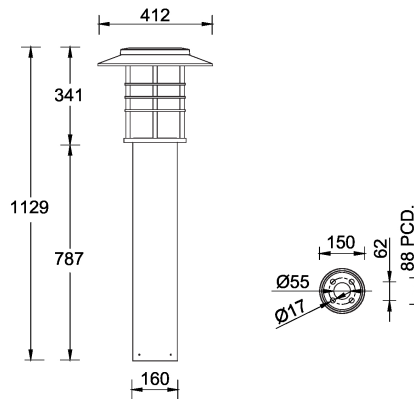

FORREY 2 (FOR-10012)

Technical information

Material	Aluminium
Light source	1 COB
Power	48 W
Lumen	3235 - 3527 lm
Efficacy	68 - 74 lm/W
Driver option	Integral control gear
Driver	Constant current (CC)
Input voltage	220-240 V 50/60 Hz
Optic	T2, T3, T4, T5

Optic value	140°x100°, 132°x103°, 137°x117°, 73°
CCT / CRI	3000K CRI80, 4000K CRI80
Bug	B1-U0-G1, B2-U0-G1, B2-U0-G2, B3-U0-G1
ULR	<1%
ULOR	<1%
CIE flux code n°3	94, 95, 96
Dimming type	On/Off, 1-10V, DALI
Product colours	Black, Dark Grey, White, Matt Silver, Bronze, Concrete - Urban, Softscape - Urban, Stone - Urban, Corten - Urban, Oak - Woodland, Walnut - Woodland, Pine - Woodland
Weight	8.9 kg

Operating temperature	-20 °C to 40 °C
Cable	One IP68 connector supplied with 0.2 m of 3x1.0 sqmm outdoor cable
Through wiring	Single cable entry
Lens / Reflector / Optic	White coated aluminium reflector on the top of luminaire, High-efficiency PMMA lens
MacAdam Ellipse	3 SDCM
Lifetime L90B10 (hours)	> 50,700
Lifetime L80B10 (hours)	> 63,500
Lifetime L80B50 (hours)	> 63,500
Variants (DALI)	Compatible with EN/ IEC 60598-2-22: Suitable for emergency installations as central supply, non- maintained (Z0)

FOR-10012